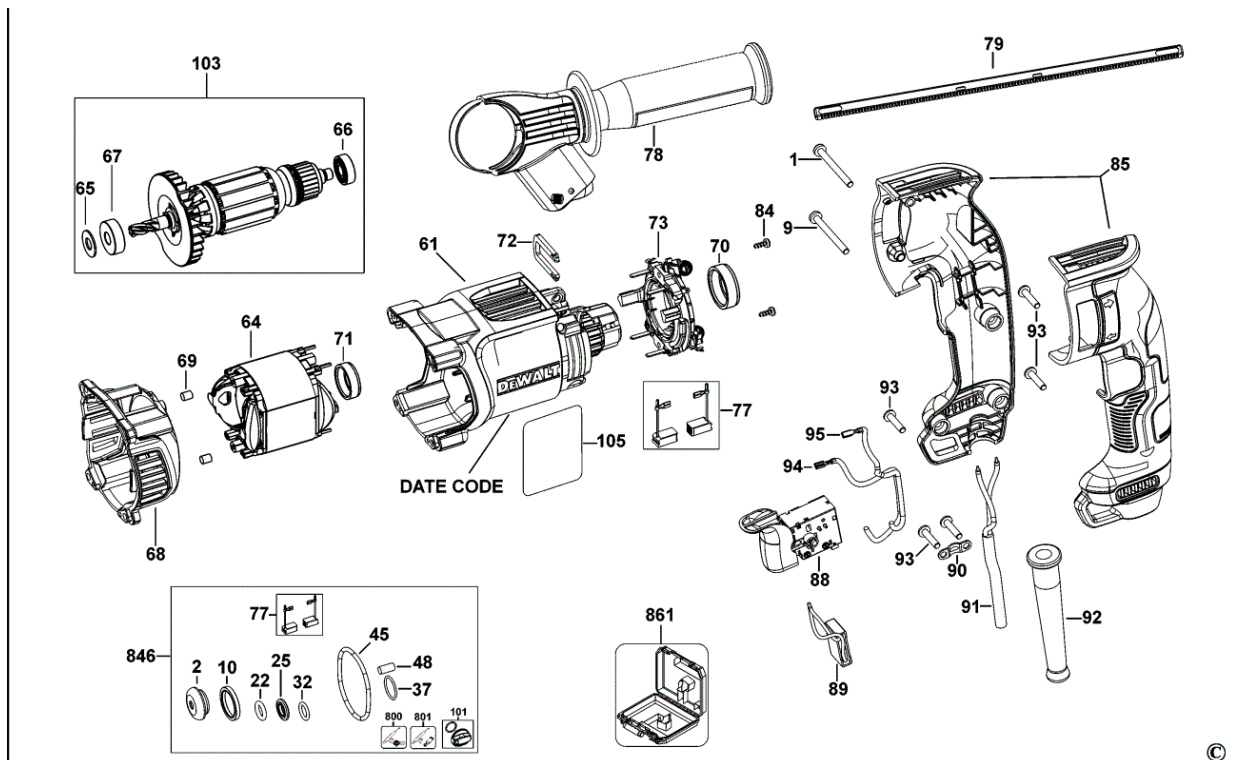

Part Lists & Sheme Rotary hammer SDS plus 800 W, DEWALT D25133K

Gear box:

Handle switch sa:

Part Lists & Sheme Rotary hammer SDS plus 800 W, DEWALT D25133K

Item No.	Product Number	Qty Per	Product Description	Type
1	N325879	1	SCREW	M4 X0.6 X 42
2	323489-00	1	CAP	
3	579212-00	1	RING	
4	N163578	1	TUBE	
5	583890-00	1	BALL 7MM	
6	578387-00	1	WASHER	
7	871690	1	SPRING	
8	N417731	1	HOUSING SA	3 MODE
9	330065-16	1	SCREW	M4 X 45 T20
10	327141-06	1	SEAL	28 DIA
11	N020023	1	BEARING SPINDLE	
13	1005788-00	1	WASHER	
17	589350-00	1	WASHER	
18	N264677	1	SPRING	
19	N417735	1	LOCKING RING	
20	N417737	1	GEAR	44T
21	N406151	1	LOCKING RING	
22	N394276	1	O RING	13 X 4
23	1005804-00	1	TUBE GUIDE	
24	N417744	1	BEAT PIECE	
25	1005808-00	1	RING	CATCH
26	327087-00	1	WASHER	
27	N294259	1	RING	24.3 X 2MM DIA
28	N267565	1	RING	
29	N417745	1	BEARING	
32	N264642	1	O RING	14 X 31
33	N425231	1	PISTON	MPP
34	1005842-00	1	WASHER	U
35	N325041	1	BEARING SPINDLE	
36	N495931	1	HOUSING BEARING	
37	N264673	1	O RING	22 X 2
38	N418018	1	INTERSHAFT SA	
44	1005844-00	1	WASHER	
45	N264672	1	O RING	64 X 4
46	N417853	1	COLLAR	
47	N417859	1	GEAR	12T
48	1005812-00	1	FELT	
49	N445171	2	SCREW	M4 X 12