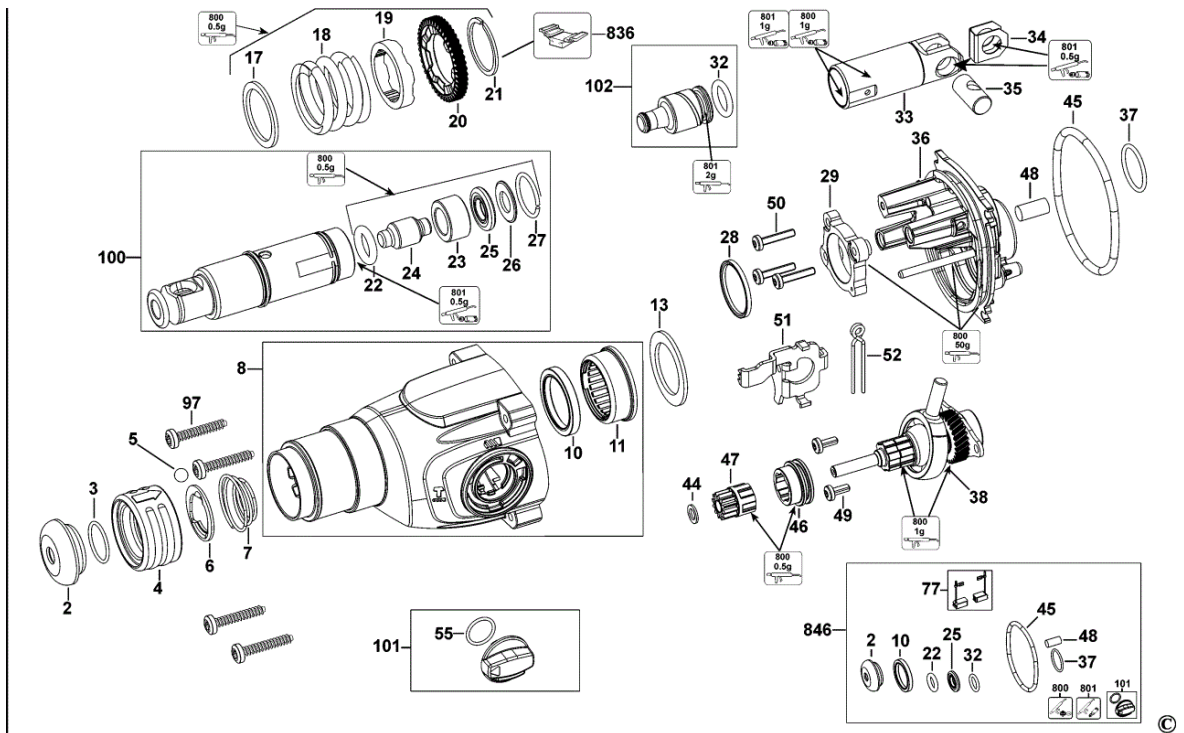

Part Lists & Sheme Rotary hammer SDS plus 800 W, DEWALT D25133K

Gear box:

Handle switch sa:

Part Lists & Sheme Rotary hammer SDS plus 800 W, DEWALT D25133K

Item No.	Product Number	Qty Per	Product Description	Type
1	N325879	1	SCREW	M4 X0.6 X 42
2	323489-00	1	CAP	
3	579212-00	1	RING	
4	N163578	1	TUBE	
5	583890-00	1	BALL 7MM	
6	578387-00	1	WASHER	
7	871690	1	SPRING	
8	N417731	1	HOUSING SA	3 MODE
9	330065-16	1	SCREW	M4 X 45 T20
10	327141-06	1	SEAL	28 DIA
11	N020023	1	BEARING SPINDLE	
13	1005788-00	1	WASHER	
17	589350-00	1	WASHER	
18	N264677	1	SPRING	
19	N417735	1	LOCKING RING	
20	N417737	1	GEAR	44T
21	N406151	1	LOCKING RING	
22	N394276	1	O RING	13 X 4
23	1005804-00	1	TUBE GUIDE	
24	N417744	1	BEAT PIECE	
25	1005808-00	1	RING	CATCH
26	327087-00	1	WASHER	
27	N294259	1	RING	24.3 X 2MM DIA
28	N267565	1	RING	
29	N417745	1	BEARING	
32	N264642	1	O RING	14 X 31
33	N425231	1	PISTON	MPP
34	1005842-00	1	WASHER	U
35	N325041	1	BEARING SPINDLE	
36	N495931	1	HOUSING BEARING	
37	N264673	1	O RING	22 X 2
38	N418018	1	INTERSHAFT SA	
44	1005844-00	1	WASHER	
45	N264672	1	O RING	64 X 4
46	N417853	1	COLLAR	
47	N417859	1	GEAR	12T
48	1005812-00	1	FELT	
49	N445171	2	SCREW	M4 X 12