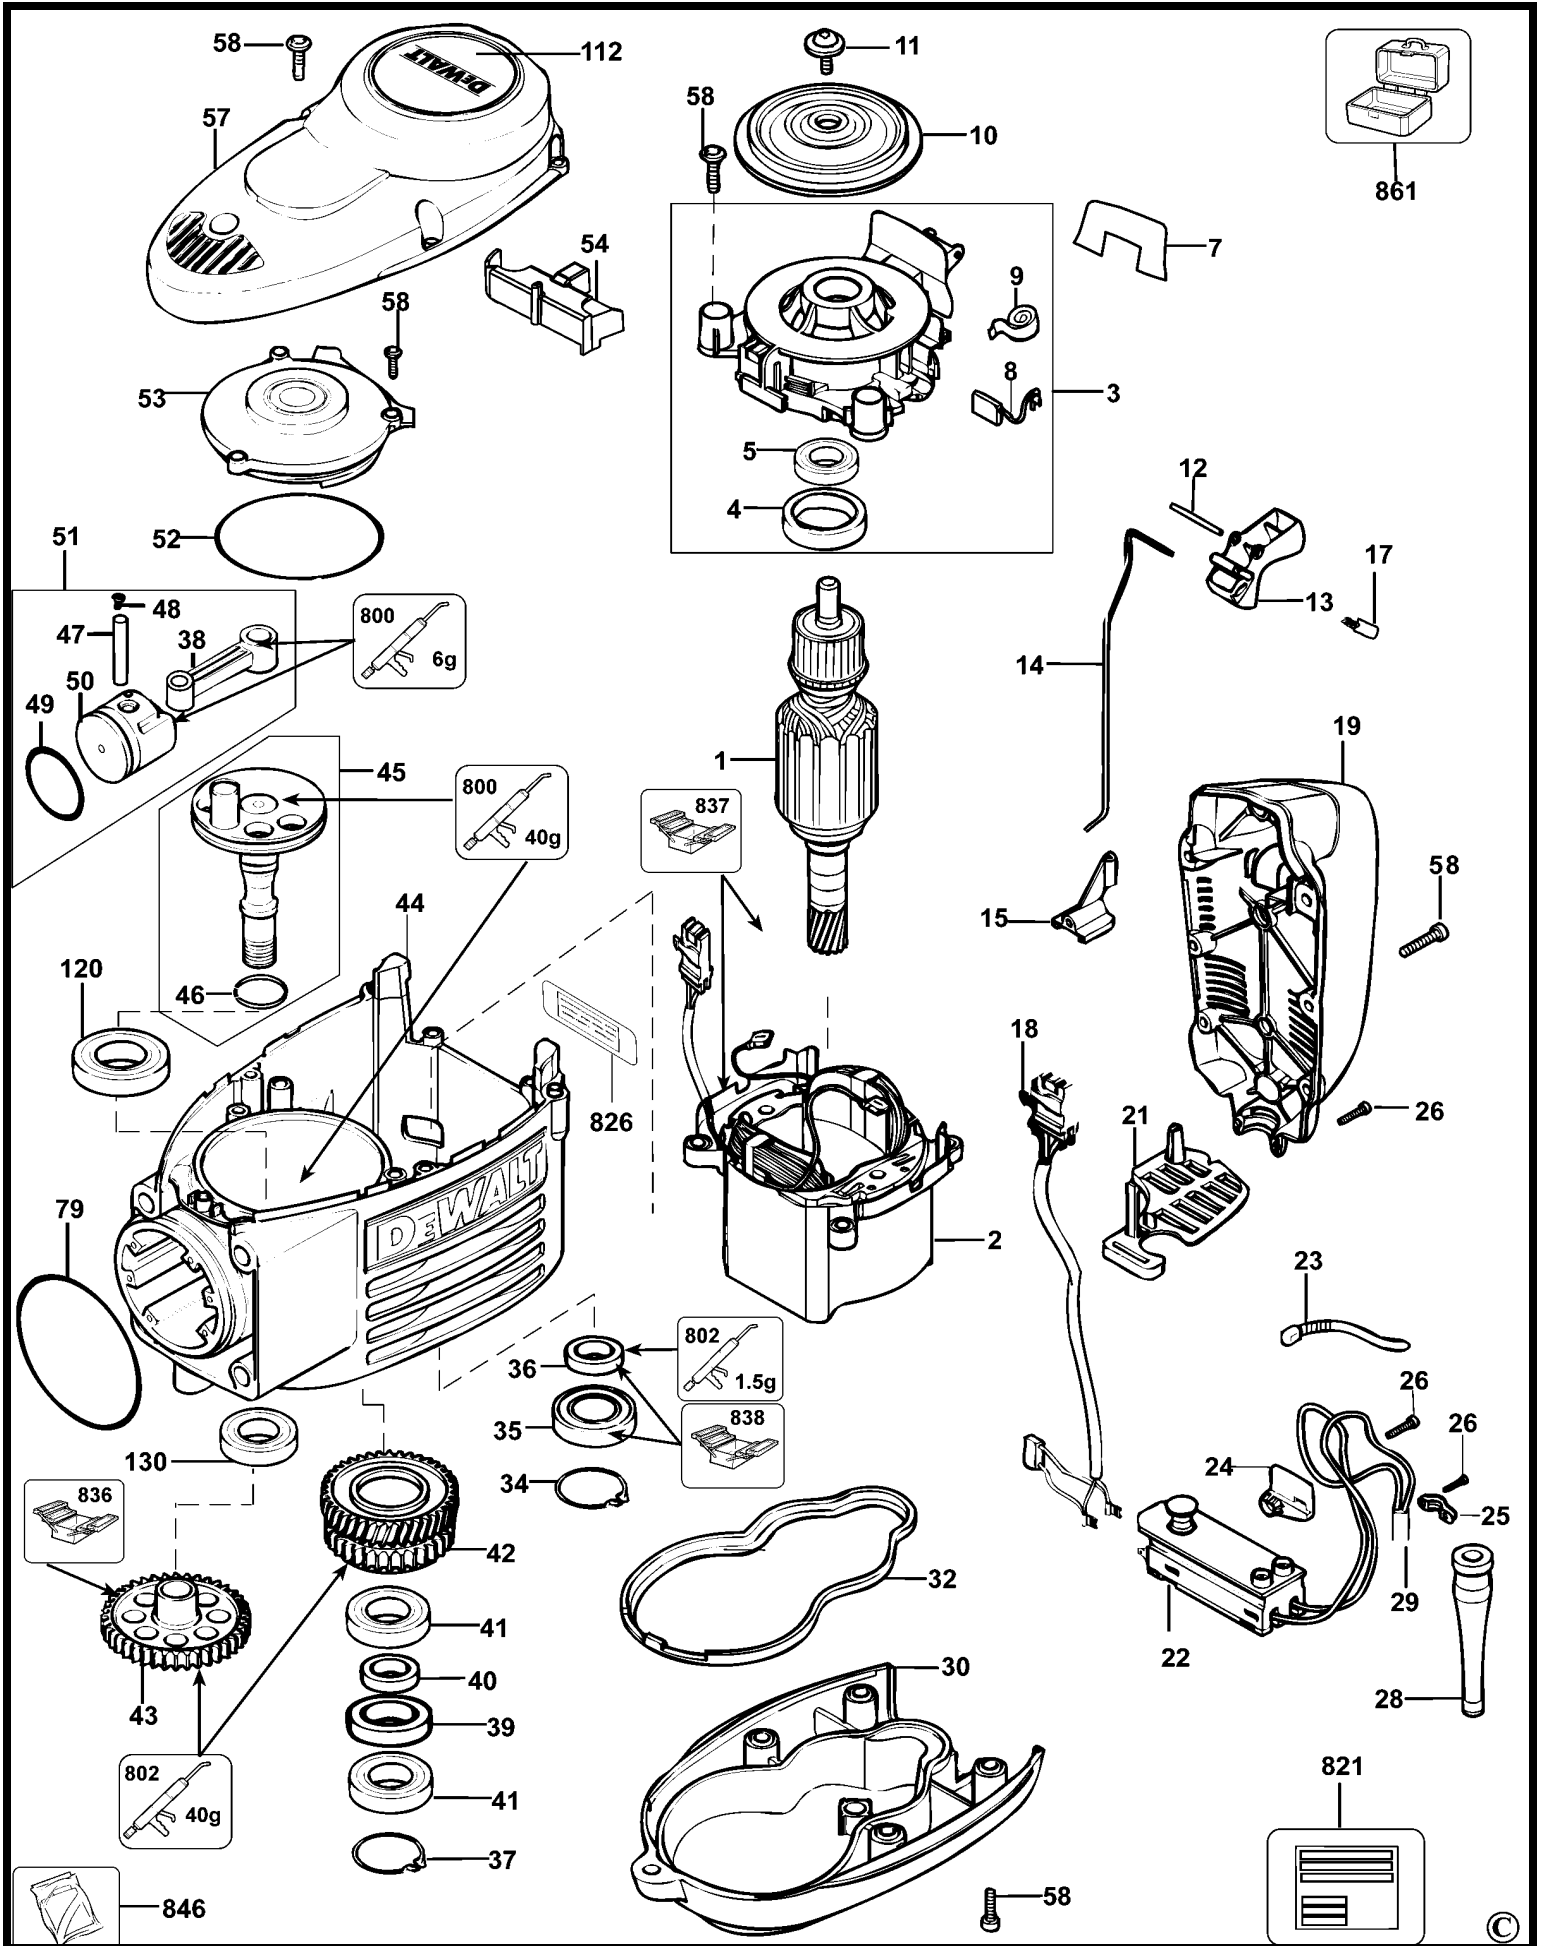

## Parts List D25899K DEMOLITION HAMMER 1

| Item | Part Number | Qty | Part Description  | General Description | Other Info | Repair Inst | Markets |
|------|-------------|-----|-------------------|---------------------|------------|-------------|---------|
| 1    | 1007541-00  | 1   | ARMATURE 230V     |                     |            | No          | QS      |
| 2    | NA170791    | 1   | FIELD SA          | 230V                |            | No          | QS      |
| 3    | 487266-02   | 1   | BRUSH HOLDER 230V |                     |            | No          | QS      |
| 4    | 590191-00   | 1   | SLEEVE INSULATING |                     |            | No          | QS      |
| 5    | 577745-00   | 1   | BEARING           |                     |            | No          | QS      |
| 7    | 1007800-00  | 1   | SEAL              |                     |            | No          | QS      |
| 8    | 1005550-02  | 1   | BRUSH PAIR 230V   |                     |            | No          | QS      |
| 9    | 487377-00   | 2   | BRUSH SPRING      |                     |            | No          | QS      |
| 10   | 487252-00   | 1   | FAN SA            |                     |            | No          | QS      |
| 11   | 324119-02   | 1   | SCREW             |                     |            | No          | QS      |
| 12   | 377374      | 1   | PIN               |                     |            | No          | QS      |
| 13   | 487276-00   | 1   | TRIGGER           |                     |            | No          | QS      |
| 14   | N893314     | 1   | ROD               |                     |            | No          | QS      |
| 15   | 487286-00   | 1   | ACTUATOR          |                     |            | No          | QS      |
| 17   | 326467-00   | 2   | DETENT            |                     |            | No          | QS      |
| 18   | 487326-02   | 1   | LEAD SWITCH SA    |                     |            | No          | QS      |
| 19   | 487275-00   | 1   | HANDLE            |                     |            | No          | QS      |
| 21   | 487388-00   | 1   | COVER             |                     |            | No          | QS      |
| 22   | N485853     | 1   | SWITCH            |                     |            | No          | QS      |
| 23   | 579093-01   | 1   | CABLE TIE         |                     |            | No          | QS      |
| 23   | 579093-01   | 1   | CABLE TIE         |                     |            | No          | QS      |
| 24   | 487378-00   | 1   | BRACKET           |                     |            | No          | QS      |
| 25   | 821070      | 1   | CORD CLAMP        |                     |            | No          | QS      |
| 26   | 330065-08   | 7   | SCREW             | M4x18 T20           |            | No          | QS      |
| 28   | 323091-01   | 1   | CORD PROTECTOR    |                     |            | No          | QS      |
| 29   | 582319-00   | 1   | CORDSET (EURO)    |                     |            | No          | QS      |
| 30   | 487271-00   | 1   | COVER             |                     |            | No          | QS      |
| 32   | 487224-00   | 1   | SEAL              |                     |            | No          | QS      |
| 34   | 324821-04   | 1   | CIRCLIP           |                     |            | Yes         | QS      |
| 35   | N570313     | 1   | BEARING           |                     |            | No          | QS      |
| 36   | 487209-01   | 1   | SEAL              |                     |            | Yes         | QS      |
| 37   | 324821-03   | 1   | CIRCLIP           |                     |            | No          | QS      |