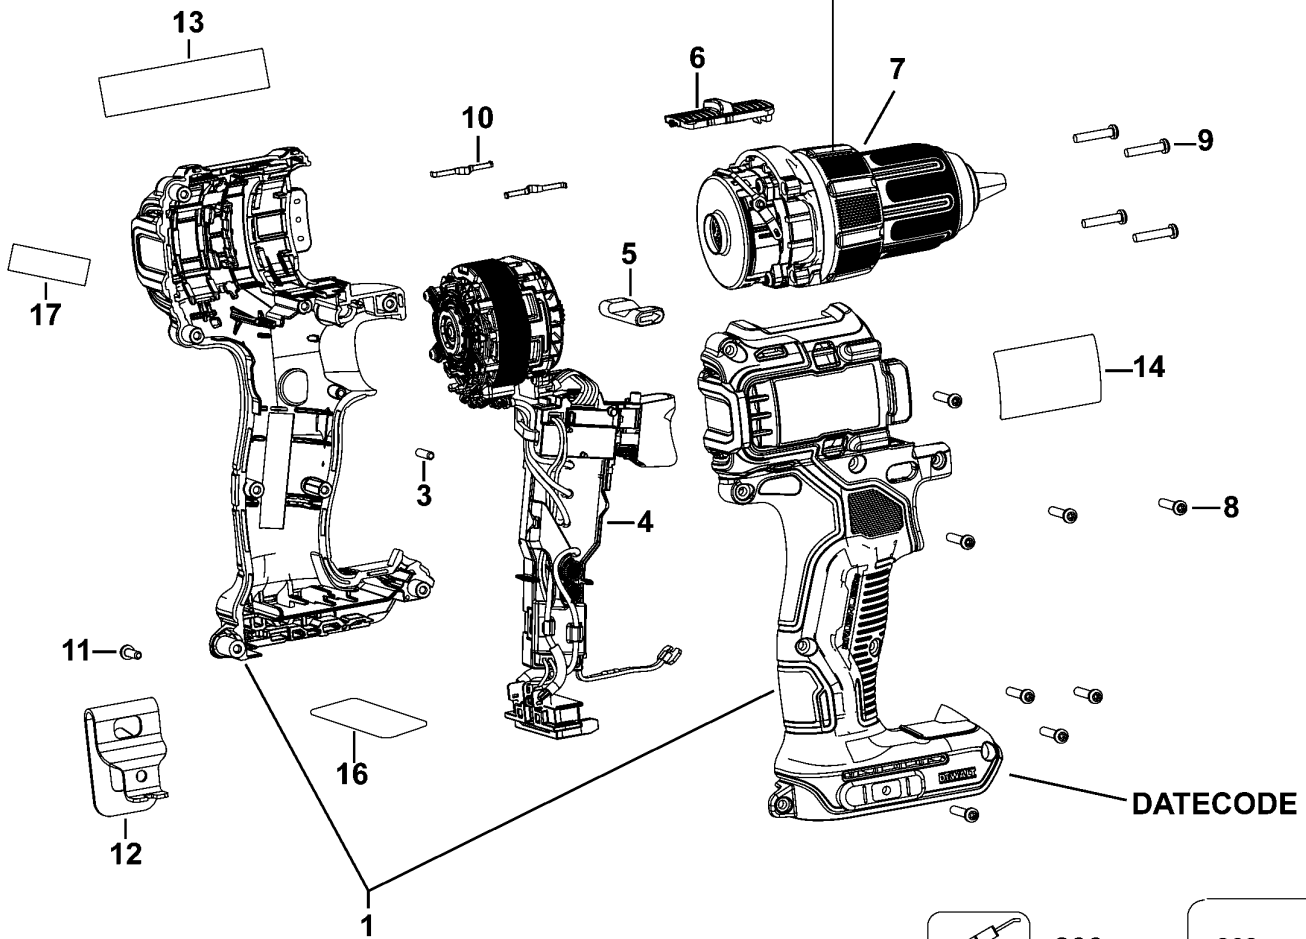

# DCD708 CORDLESS DRILL 1

## Parts List DCD708 CORDLESS DRILL 1

Item	Part Number	Qty	Part Description	General Description	Other Info	Repair Inst	Markets
1	N553813	1	CLAMSHELL SET			No	QW
3	N071836	1	ROLL PIN			No	QW
4	N696820	1	MOTOR & SWITCH SA			No	QW
5	N399342	1	ACTUATOR FWD/REV			No	QW
6	N696450	1	SELECTOR SA			No	QW
7	N703439	1	TRANSMISSION ASSEMBLY			No	QW
8	N463678	8	SCREW			No	QW
9	N474504	4	SCREW			No	QW
10	N014681	2	LEAF SPRING			No	QW
11	N042665	1	SCREW			No	QW
12	N086039	1	HOOK			No	QW
13	N616498	1	BRAND LABEL			No	QW
14	N614773	1	RATING PLATE			No	QW
16	N592684	1	LABEL			No	QW
17	N618506	1	LABEL			No	QW
18	N551141	1	CHUCK KEYLESS			No	QW
19	N642325	1	HOUSING SA			No	QW
20	N527659	1	WASHER LOCK			No	QW
21	NA146871	1	LOCKING RING			No	QW
22	N549024	4	PIN			No	QW
23	N678082	1	CARRIER SA			No	QW
24	N543018	4	GEAR			No	QW
25	N551385	1	GEAR			No	QW
26	N548368	1	WASHER			No	QW
27	N543943	1	GEAR			No	QW
28	N544134	1	HOUSING			No	QW
29	NA145823	1	LINK			No	QW
30	N075506	4	SCREW			No	QW
31	N542091	1	WIRE STEEL			No	QW
32	N541279	1	GEAR			No	QW
33	N678083	1	CARRIER SA			No	QW
34	N541277	4	GEAR			No	QW

## Parts List DCD708 CORDLESS DRILL 1

Item	Part Number	Qty	Part Description	General Description	Other Info	Repair Inst	Markets
35	N678084	1	CARRIER SA			No	QW
36	N541274	4	GEAR			No	QW
37	N541276	1	GEAR			No	QW
38	NA160740	1	BACKPLATE			No	QW
39	N548029	1	O RING			No	QW
800	286436-00	1	GREASE	NYE RHEOLUBE 380, 50		No	QW
861	N442424	1	KITBOX			No	QW
862	N409477	1	LATCH			No	QW
863	P910190	2	LATCH			No	QW
866	N394624	1	BATTERY 18V - 5.0AH - 90WH		DCD708P2T	No	QW
866	N314783	1	BATTERY 18V - 2.0AH - 36WH	DCB183-XJ	DCD708D2T	No	QW
866	N314783	1	BATTERY 18V - 2.0AH - 36WH	DCB183-XJ	DCD708S2T	No	QW
871	N450536	1	CHARGER SA	DCS565P2-QW / DCB115		No	QW