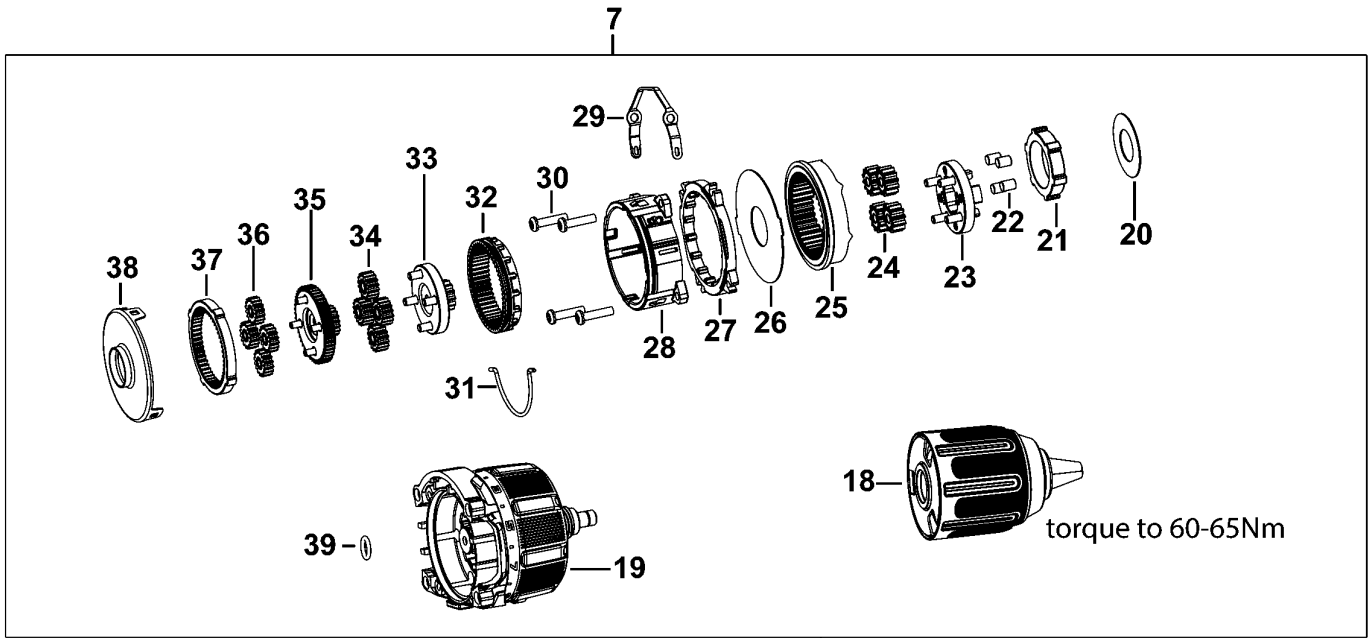

# DCD708 CORDLESS DRILL 1

## Parts List DCD708 CORDLESS DRILL 1

Item	Part Number	Qty	Part Description	General Description	Other Info	Repair Inst	Markets
1	N553813	1	CLAMSHELL SET			No	QW
3	N071836	1	ROLL PIN			No	QW
4	N696820	1	MOTOR & SWITCH SA			No	QW
5	N399342	1	ACTUATOR FWD/REV			No	QW
6	N696450	1	SELECTOR SA			No	QW
7	N703439	1	TRANSMISSION ASSEMBLY			No	QW
8	N463678	8	SCREW			No	QW
9	N474504	4	SCREW			No	QW
10	N014681	2	LEAF SPRING			No	QW
11	N042665	1	SCREW			No	QW
12	N086039	1	HOOK			No	QW
13	N616498	1	BRAND LABEL			No	QW
14	N614773	1	RATING PLATE			No	QW
16	N592684	1	LABEL			No	QW
17	N618506	1	LABEL			No	QW
18	N551141	1	CHUCK KEYLESS			No	QW
19	N642325	1	HOUSING SA			No	QW
20	N527659	1	WASHER LOCK			No	QW
21	NA146871	1	LOCKING RING			No	QW
22	N549024	4	PIN			No	QW
23	N678082	1	CARRIER SA			No	QW
24	N543018	4	GEAR			No	QW
25	N551385	1	GEAR			No	QW
26	N548368	1	WASHER			No	QW
27	N543943	1	GEAR			No	QW
28	N544134	1	HOUSING			No	QW
29	NA145823	1	LINK			No	QW
30	N075506	4	SCREW			No	QW
31	N542091	1	WIRE STEEL			No	QW
32	N541279	1	GEAR			No	QW
33	N678083	1	CARRIER SA			No	QW
34	N541277	4	GEAR			No	QW

## Parts List DCD708 CORDLESS DRILL 1

Item	Part Number	Qty	Part Description	General Description	Other Info	Repair Inst	Markets
35	N678084	1	CARRIER SA			No	QW
36	N541274	4	GEAR			No	QW
37	N541276	1	GEAR			No	QW
38	NA160740	1	BACKPLATE			No	QW
39	N548029	1	O RING			No	QW
800	286436-00	1	GREASE	NYE RHEOLUBE 380, 50		No	QW
861	N442424	1	KITBOX			No	QW
862	N409477	1	LATCH			No	QW
863	P910190	2	LATCH			No	QW
866	N394624	1	BATTERY 18V - 5.0AH - 90WH		DCD708P2T	No	QW
866	N314783	1	BATTERY 18V - 2.0AH - 36WH	DCB183-XJ	DCD708D2T	No	QW
866	N314783	1	BATTERY 18V - 2.0AH - 36WH	DCB183-XJ	DCD708S2T	No	QW
871	N450536	1	CHARGER SA	DCS565P2-QW / DCB115		No	QW