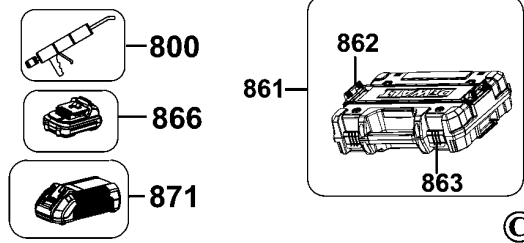

7

Parts List DCD709 HAMMER DRILL 1

Item	Part Number	Qty	Part Description	General Description	Other Info	Repair Inst	Markets
1	N637986	1	HOUSING SA			No	
3	N071836	1	ROLL PIN			No	
4	N613571	1	MOTOR & SWITCH SA			No	QW
5	N399342	1	ACTUATOR FWD/REV			No	
6	N696450	1	SELECTOR SA			No	
7	N702455	1	TRANSMISSION SA			No	
8	N463678	8	SCREW			No	
9	N474504	4	SCREW			No	
10	N014681	2	LEAF SPRING			No	
11	N042665	1	SCREW	M3 X 10		No	
12	N086039	1	HOOK			No	
13	N616498	1	BRAND LABEL	18V XR		No	
14	N614903	1	RATING PLATE	EURO		No	QW
16	N592684	1	LABEL	BRUSHLESS		No	
17	N618507	1	LABEL	FOOT		No	QW
18	N696825	1	CLUTCH HOUSING KIT			No	
19	N602515	1	SPRING			No	
20	N544404	1	WASHER			No	
21	N527878	1	SPRING			No	
22	N647198	1	HOLDER			No	
23	N543649	1	NUT			No	
24	N598613	1	GEAR			No	
25	N598614	1	GEAR			No	
26	N618571	1	WASHER			No	
27	N613395	1	WASHER			No	
28	N616763	1	SPRING			No	
29	N618143	1	COLLAR			No	
30	N696446	1	SPINDLE SA			No	
31	N039795	5	SCREW			No	
32	N196034	1	CHUCK KEYLESS			No	
33	N092854	1	SCREW	LH THD 1/4 -28		No	
34	330004-27	1	BEARING,NEEDLE			No	
35	N645931	6	PIN			No	