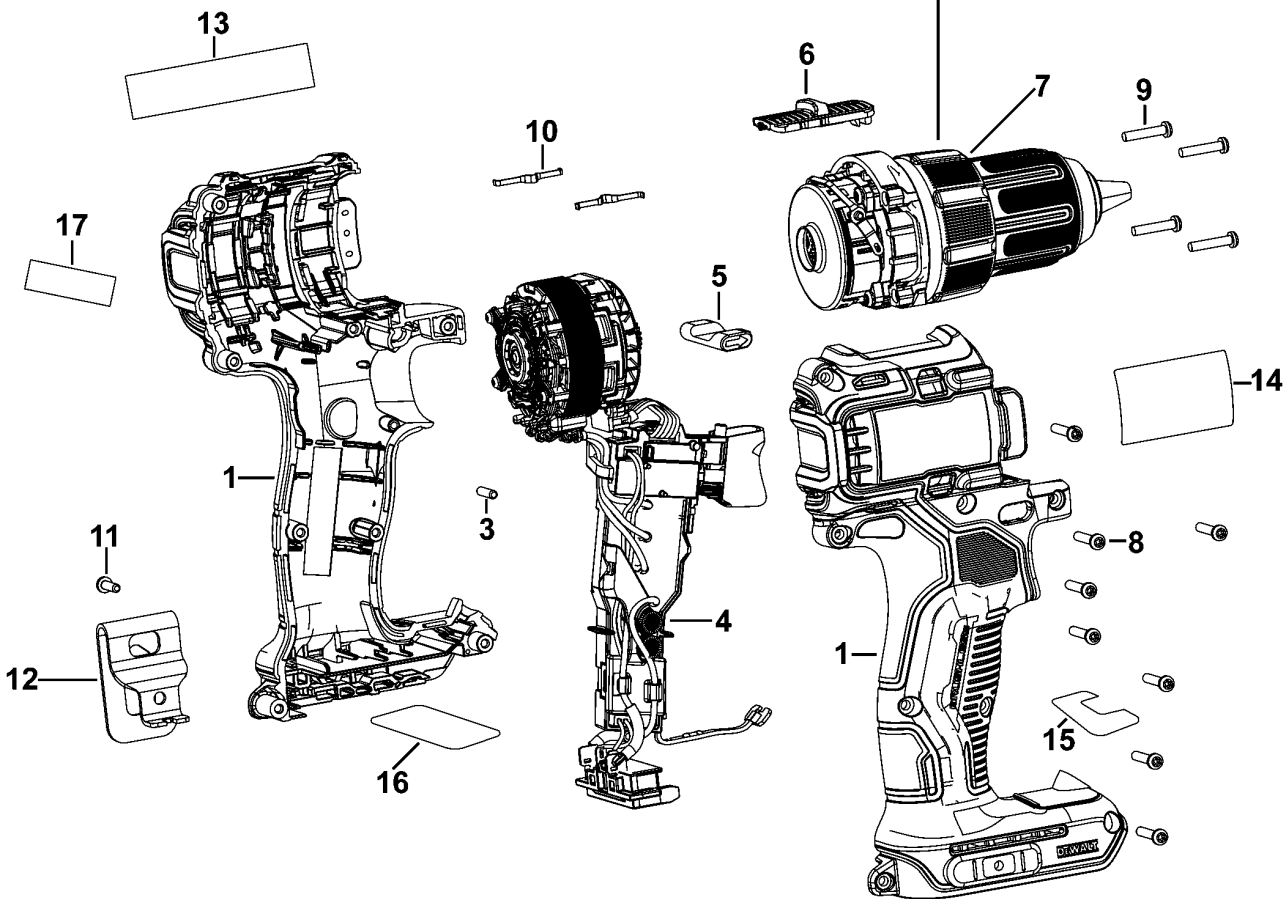

7

Parts List DCD709 HAMMER DRILL 1

Item	Part Number	Qty	Part Description	General Description	Other Info	Repair Inst	Markets
1	N637986	1	HOUSING SA			No	
3	N071836	1	ROLL PIN			No	
4	N613571	1	MOTOR & SWITCH SA			No	QW
5	N399342	1	ACTUATOR FWD/REV			No	
6	N696450	1	SELECTOR SA			No	
7	N702455	1	TRANSMISSION SA			No	
8	N463678	8	SCREW			No	
9	N474504	4	SCREW			No	
10	N014681	2	LEAF SPRING			No	
11	N042665	1	SCREW	M3 X 10		No	
12	N086039	1	HOOK			No	
13	N616498	1	BRAND LABEL	18V XR		No	
14	N614903	1	RATING PLATE	EURO		No	QW
16	N592684	1	LABEL	BRUSHLESS		No	
17	N618507	1	LABEL	FOOT		No	QW
18	N696825	1	CLUTCH HOUSING KIT			No	
19	N602515	1	SPRING			No	
20	N544404	1	WASHER			No	
21	N527878	1	SPRING			No	
22	N647198	1	HOLDER			No	
23	N543649	1	NUT			No	
24	N598613	1	GEAR			No	
25	N598614	1	GEAR			No	
26	N618571	1	WASHER			No	
27	N613395	1	WASHER			No	
28	N616763	1	SPRING			No	
29	N618143	1	COLLAR			No	
30	N696446	1	SPINDLE SA			No	
31	N039795	5	SCREW			No	
32	N196034	1	CHUCK KEYLESS			No	
33	N092854	1	SCREW	LH THD 1/4 -28		No	
34	330004-27	1	BEARING,NEEDLE			No	
35	N645931	6	PIN			No	