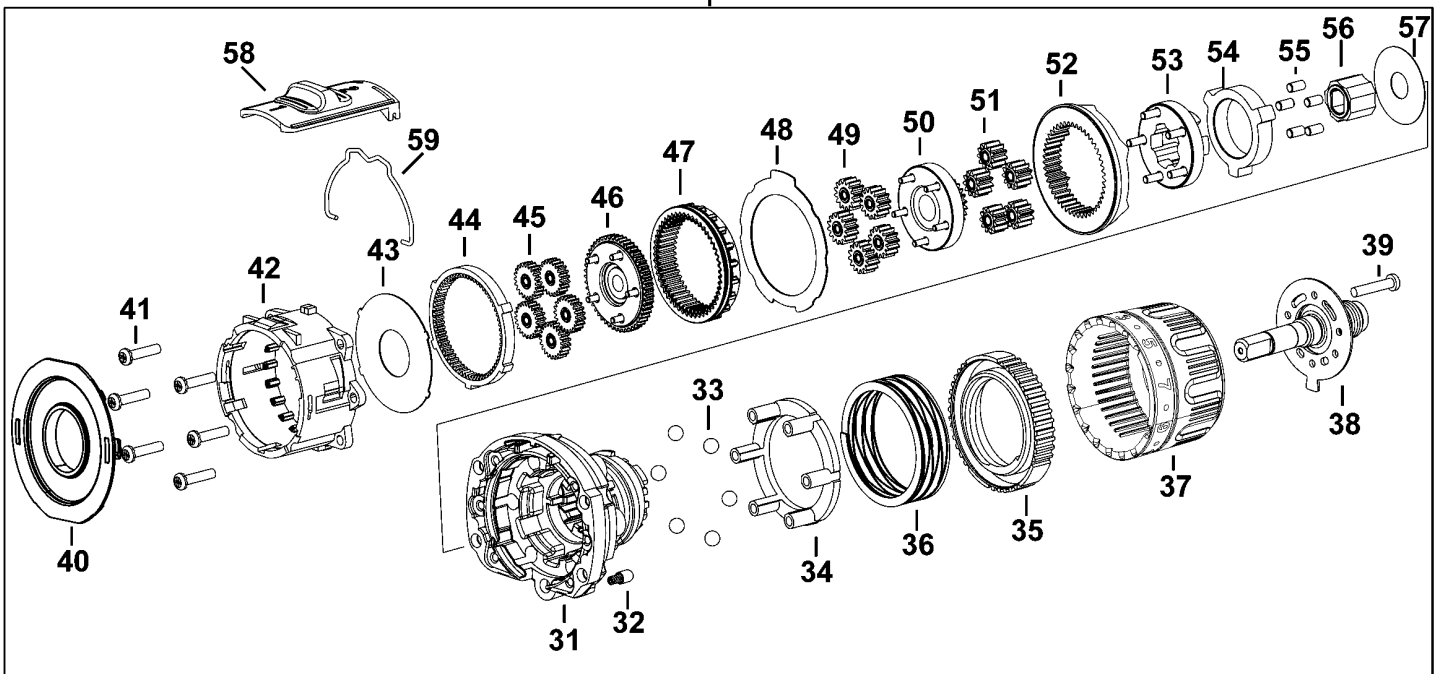

1

Parts List DCD790 CORDLESS DRILL 11

Item	Part Number	Qty	Part Description	General Description	Other Info	Repair Inst	Markets
1	N287496	1	TRANSMISSION SA			No	
2	N181495	1	CLAMSHELL SET	18V		No	
3	N434176	1	MOTOR & SWITCH SA	18V SBS		No	QW
4	682211-00	7	SCREW			No	
6	N399342	1	ACTUATOR FWD/REV			No	
7	N485661	1	CHUCK KEYLESS			No	
10	N092854	1	SCREW	LH THD 1/4 -28		No	
11	N237999	1	LABEL	18V		No	
12	N298039	1	LABEL			No	
13	N377990	4	SCREW	M3.12 X 16 X T10		No	
14	N042665	2	SCREW	M3 X 10		No	
15	N086039	1	HOOK			No	
16	N475326	1	HOLDER BIT			No	
25	N412542	1	RATING PLATE	EURO		No	QW
31	N299702	1	GEARCASE SA			No	
32	326467-00	1	DETENT			No	
33	386690-00	6	BALL			No	
34	N036370	1	RING			No	
35	N036372	1	ADJUSTER TORQUE			No	
36	N077956	1	SPRING			No	
37	N181496	1	COLLAR			No	
38	N110038	1	SPINDLE SA			No	
39	N039795	6	SCREW			No	
40	N148081	1	ADAPTOR			No	
41	N075506	6	SCREW	M3.12 X 13		No	
42	N033869	1	GEARCASE			No	
43	N063567	1	PLATE			No	
44	N030988	1	GEAR		1ST RED	No	
45	N030999	5	GEAR	1ST RED		No	
46	N124371	1	CARRIER SA	1ST RED		No	
47	N031079	1	GEAR	2ND RED		No	
48	N032409	1	WASHER			No	
49	N031080	5	GEAR	2ND RED		No	