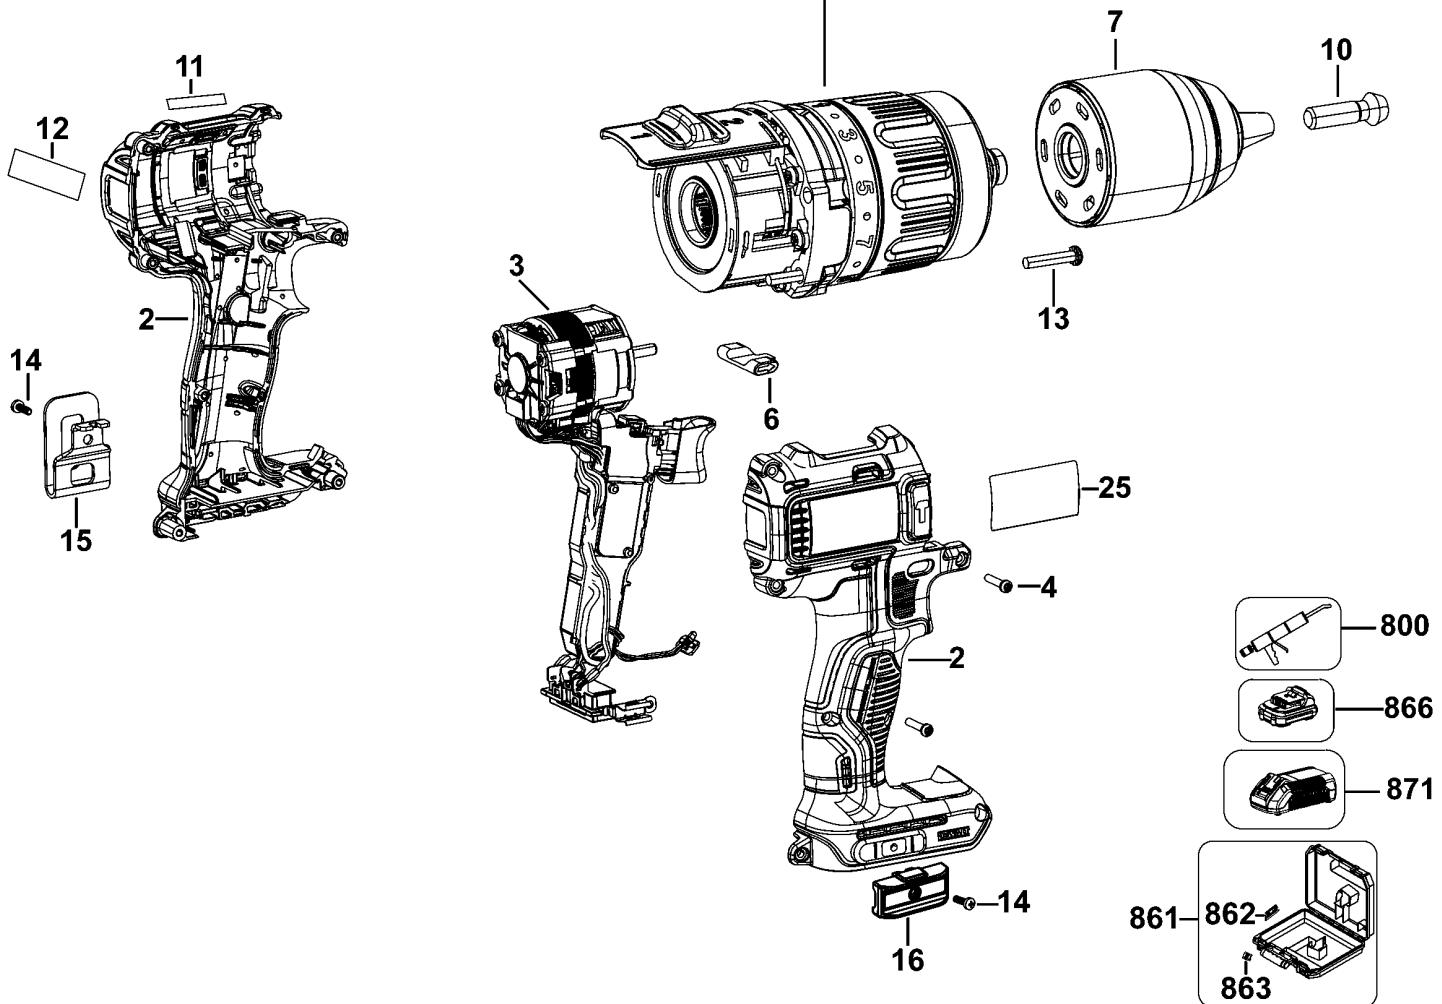

1

Parts List DCD790 CORDLESS DRILL 11

Item	Part Number	Qty	Part Description	General Description	Other Info	Repair Inst	Markets
1	N287496	1	TRANSMISSION SA			No	
2	N181495	1	CLAMSHELL SET	18V		No	
3	N434176	1	MOTOR & SWITCH SA	18V SBS		No	QW
4	682211-00	7	SCREW			No	
6	N399342	1	ACTUATOR FWD/REV			No	
7	N485661	1	CHUCK KEYLESS			No	
10	N092854	1	SCREW	LH THD 1/4 -28		No	
11	N237999	1	LABEL	18V		No	
12	N298039	1	LABEL			No	
13	N377990	4	SCREW	M3.12 X 16 X T10		No	
14	N042665	2	SCREW	M3 X 10		No	
15	N086039	1	HOOK			No	
16	N475326	1	HOLDER BIT			No	
25	N412542	1	RATING PLATE	EURO		No	QW
31	N299702	1	GEARCASE SA			No	
32	326467-00	1	DETENT			No	
33	386690-00	6	BALL			No	
34	N036370	1	RING			No	
35	N036372	1	ADJUSTER TORQUE			No	
36	N077956	1	SPRING			No	
37	N181496	1	COLLAR			No	
38	N110038	1	SPINDLE SA			No	
39	N039795	6	SCREW			No	
40	N148081	1	ADAPTOR			No	
41	N075506	6	SCREW	M3.12 X 13		No	
42	N033869	1	GEARCASE			No	
43	N063567	1	PLATE			No	
44	N030988	1	GEAR		1ST RED	No	
45	N030999	5	GEAR	1ST RED		No	
46	N124371	1	CARRIER SA	1ST RED		No	
47	N031079	1	GEAR	2ND RED		No	
48	N032409	1	WASHER			No	
49	N031080	5	GEAR	2ND RED		No	