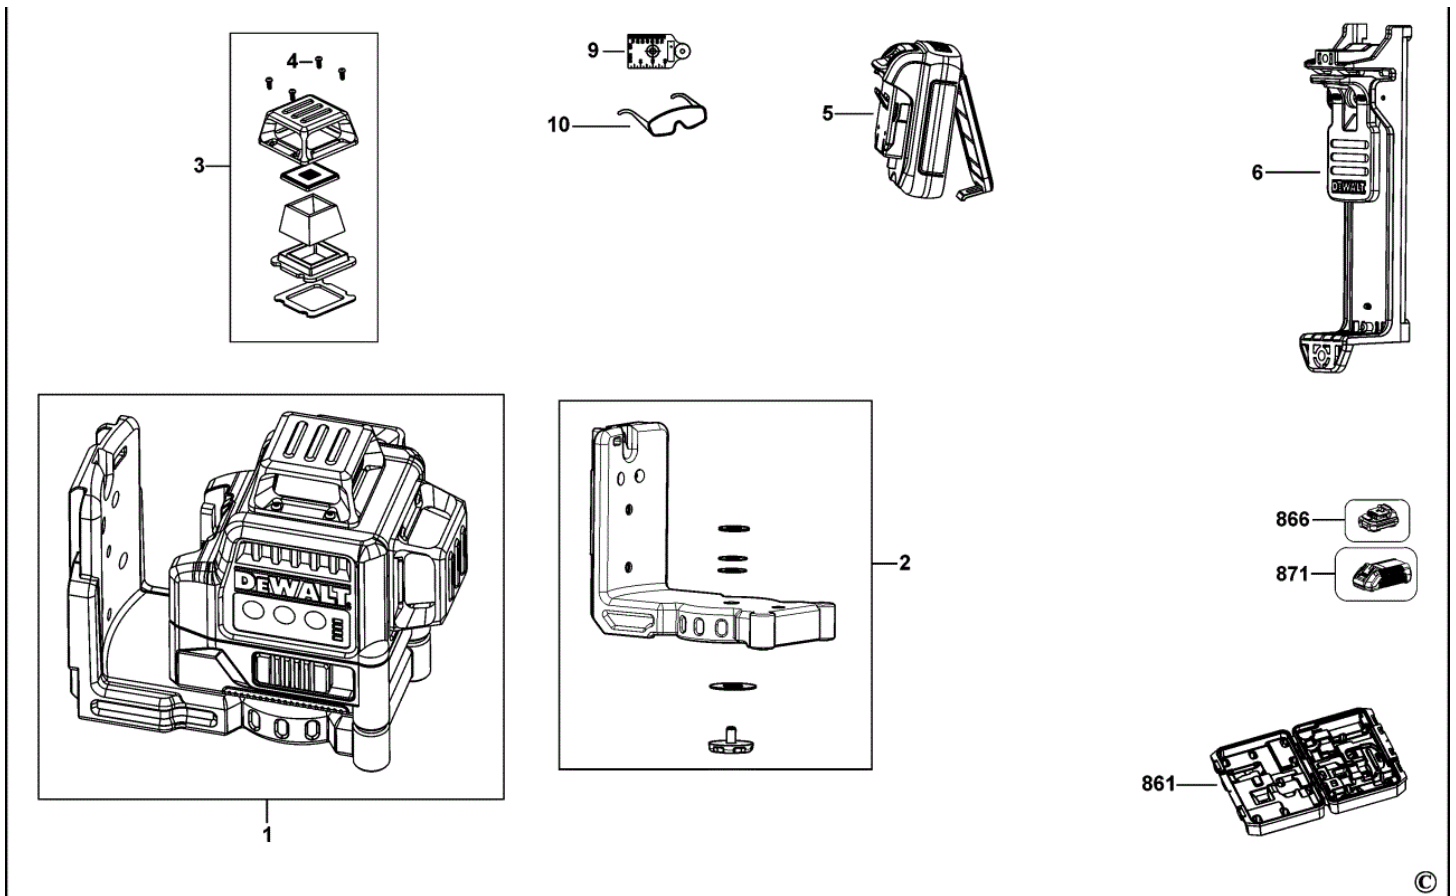

Part Lists & Sheme Level laser 30.0 m, 0.3 mm/ 1 m, DEWALT DCE089D1G

Item No.	Product Number	Qty Per	Product Description	Type	Other Info
1	N456697	1	LASER	GREEN BEAM	
2	N456703	1	BRACKET SA	DW360	
3	N456702	3	WINDOW		
4	593216-00	12	SCREW	M2.5 X 6 T10	
5	N453836	1	DUMMY BATTERY PACK AA		DCE089GB
6	N453838	1	BRACKET SA		
9	N437447	1	TARGET	GREEN	
10	N437191	1	SAFETY GLASSES	GREEN	
861	N433734	1	KITBOX		
866	N394620	1	BATTERY 10.8V - 2.0AH - 21.6WH	DCB127-XJ - Li-Ion	DCE089D1G
871	N450537	1	CHARGER 10.8V - 18V	DCB115-GB - 4.0A	DCE089D1G