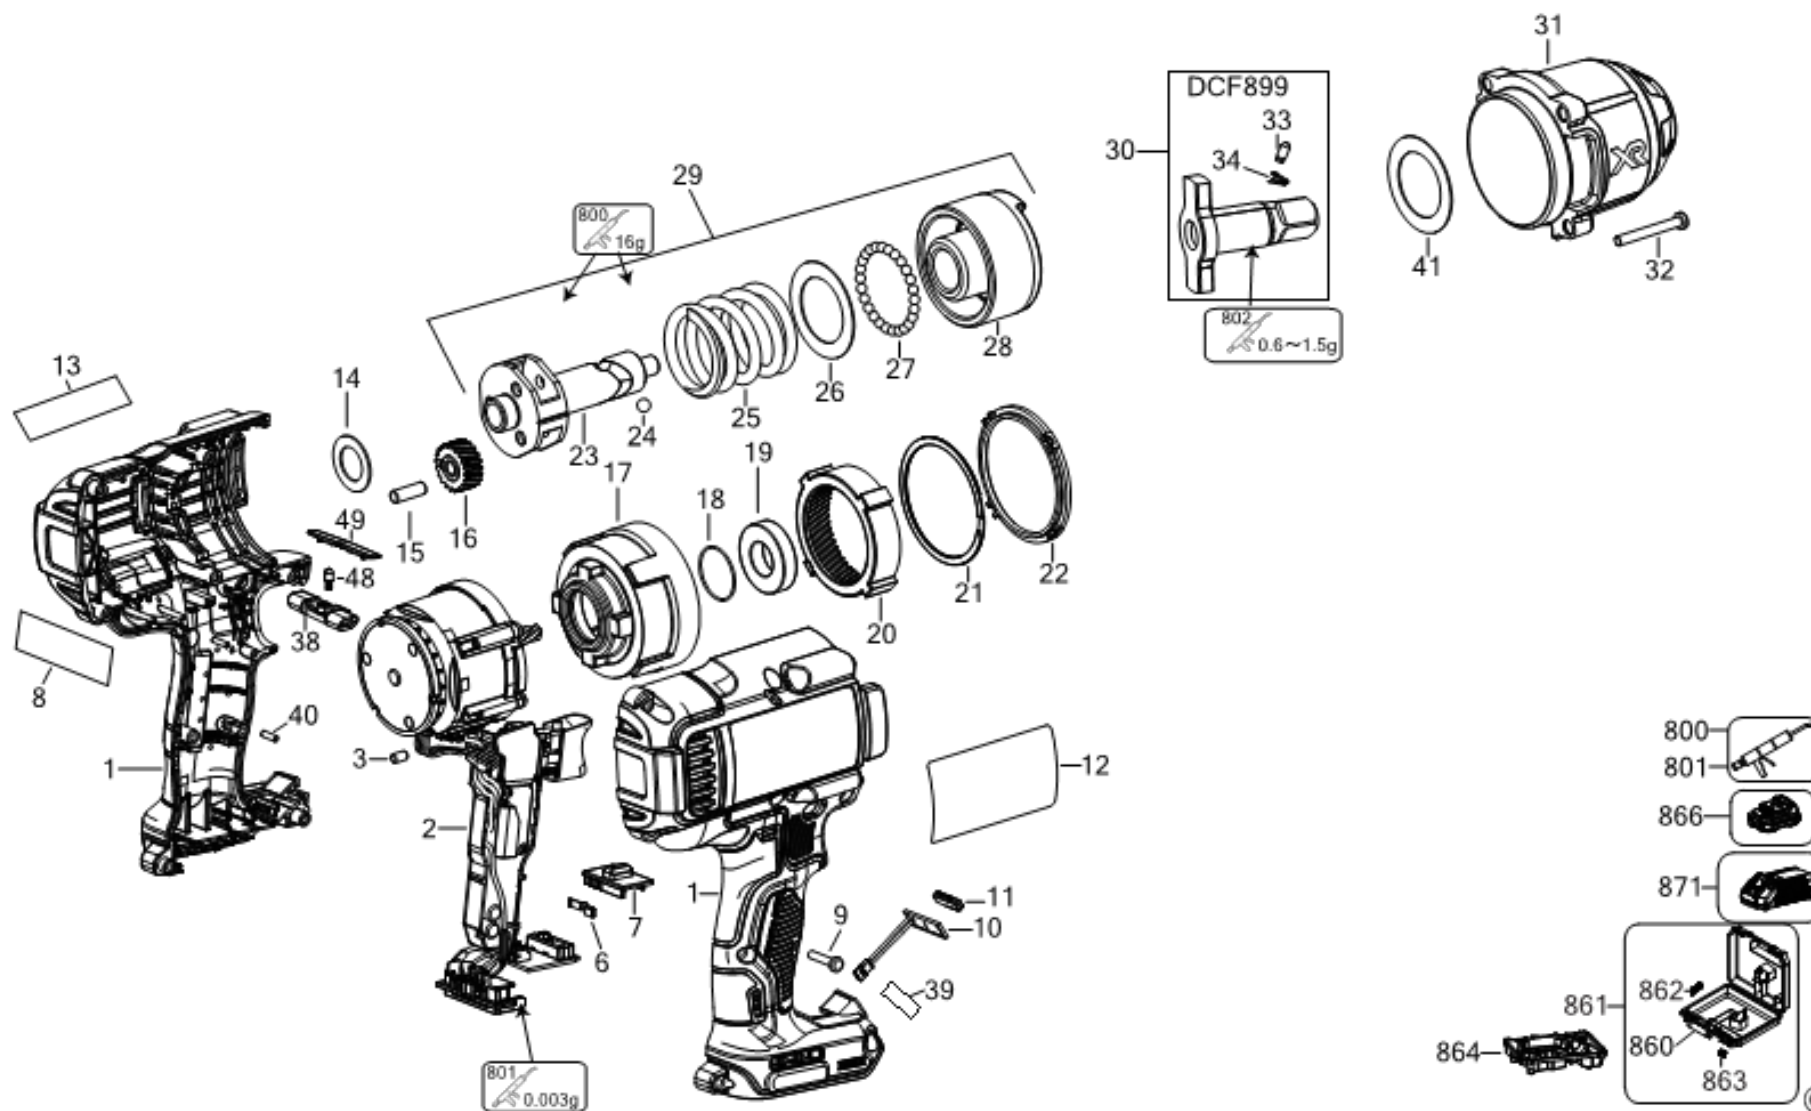

## Parts List DCF899N IMPACT WRENCH 4

Item	Part Number	Qty	Part Description	General Description	Other Info	Repair Inst	Markets
1	N371919	1	CLAMSHELL SET			No	XJ
2	N578553	1	MOTOR & SWITCH SA			No	XJ
3	N186764	4	RUBBER PAD			No	XJ
6	N392855	1	DETENT			No	XJ
7	N393603	1	SELECTOR			No	XJ
8	N404526	1	LABEL	BRUSHLESS		No	XJ
9	90611830	9	SCREW			No	XJ
10	N231799	1	LED LIGHT			No	XJ
11	N394333	1	LENS			No	XJ
12	NA099569	1	RATING PLATE	EURO	euro detent	No	XJ
13	N237999	1	LABEL	18V		No	XJ
14	N114027	1	WASHER			No	XJ
15	N194994	3	PIN			No	XJ
16	N389396	3	GEAR			No	XJ
17	N363283	1	GEARCASE			No	XJ
18	N411414	1	O RING			No	XJ
19	N158641	1	BEARING			No	XJ
20	N470304	1	GEAR	RING GEAR		No	XJ
21	N389400	1	RING			No	XJ
22	N410641	1	SEAL			No	XJ
23	N591881	1	CARRIER SA			No	XJ
24	618844-00	2	BALL STEEL			No	XJ
25	N377938	1	SPRING			No	XJ
26	N377515	1	WASHER THRUST			No	XJ
27	000475-00	27	BALL STEEL			No	XJ
28	N377373	1	IMPACTOR			No	XJ
29	NA109167	1	IMPACTOR			No	XJ
30	N816252	1	ANVIL ASSEMBLY		DCF899	No	XJ
31	N816251	1	NOSE SA			No	XJ
32	NA002385	1	SCREW			No	XJ
33	N587510	1	DETENT			No	XJ
34	N481048	1	SPRING			No	XJ

## Parts List DCF899N IMPACT WRENCH 4

Item	Part Number	Qty	Part Description	General Description	Other Info	Repair Inst	Markets
38	N137055	1	ACTUATOR FWD/REV			No	XJ
39	N408083	1	LABEL			No	XJ
40	N071836	1	ROLL PIN			No	XJ
41	N464079	1	WASHER			No	XJ
48	326467-00	1	DETENT			No	XJ
49	N419514	1	DETENT	FWD/REV		No	XJ
800	N017298	1	GREASE	G-2008 Molykote	0.016g	No	XJ
801	N475660	1	GREASE	GREASE, NYE NYOGEL 7	battery	No	XJ
802	NA360289	1	GREASE	50G	terminals	No	XJ