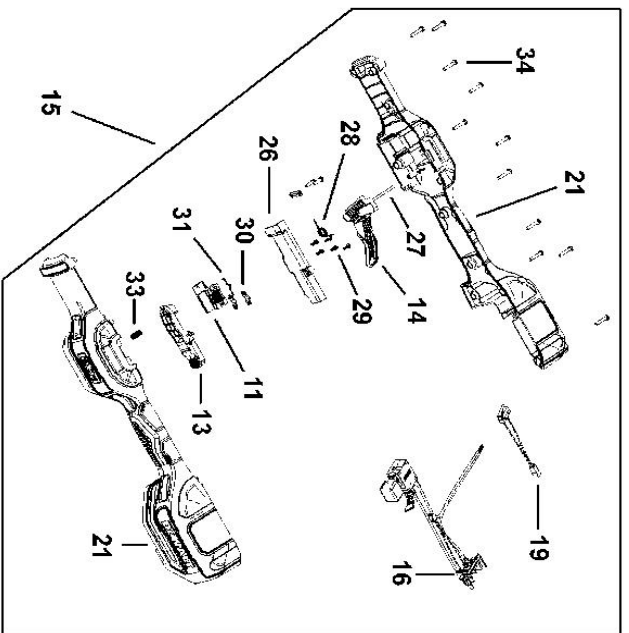

— 800

1	 <b>GEARCASE COVER</b> Product Reference: N895602	11	 <b>ACTUATOR</b> Product Reference: N721005	21	 <b>HOUSING HANDLE</b> Product Reference: N774425	53	 <b>DeWalt Brush Cutter Blade Removal Special Wrench To Fit DCM571 DCM581</b> Product Reference: 90641326
2	 <b>GEARCASE SA</b> Product Reference: N720623	12	 <b>HANDLE SA</b> Product Reference: N787701	26	 <b>GUIDE</b> Product Reference: N718170	54	 <b>SCREW</b> Product Reference: N541913
3	 <b>SPINDLE LOCK</b> Product Reference: 90607066	13	 <b>BUTTON</b> Product Reference: N703261	27	 <b>PIN</b> Product Reference: 90608942		
4	 <b>SPOOL</b> Product Reference: N737410	14	 <b>TRIGGER</b> Product Reference: N703260	28	 <b>SPRING</b> Product Reference: N746415		
5	 <b>POLE PIECE</b> Product Reference: N692222	15	 <b>Housing SA</b> Product Reference: NA025025	29	 <b>SCREW PLSTC THD FORM M3,12 X 16</b> Product Reference: N475466		
6	 <b>GUARD SA</b> Product Reference: N773299	16	 <b>WIRE HARNESS</b> Product Reference: N877389	30	 <b>CLAMP</b> Product Reference: N703719		
7	 <b>MOTOR SA</b> Product Reference: N695544	17	 <b>WIRE HARNESS</b> Product Reference: N784811	31	 <b>Black &amp; Decker DeWalt Leaf Spring for DCD985 DCD778 DCD999 BCB1,200 DDCN891 DCM571</b> Product Reference: N014681		
8	 <b>COVER SA</b> Product Reference: N746945	18	 <b>WIRE HARNESS</b> Product Reference: N784892	33	 <b>SPRING</b> Product Reference: N703704		
9	 <b>POLE PIECE</b> Product Reference: N692223	19	 <b>SWITCH SA</b> Product Reference: N738799	34	 <b>Black &amp; Decker DeWalt Screw for DCM572 DC391 DCH614 DCG412 DCF891</b> Product Reference: 90611830		
10	 <b>LATCH</b> Product Reference: N746857	20	 <b>WIRE HARNESS</b> Product Reference: N738903	42	 <b>Black &amp; Decker M4 x 16mm Screw For Various Power Tools</b> Product Reference: 330045-06		