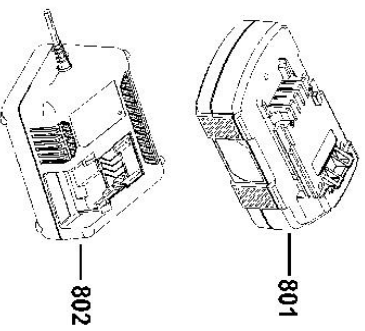

— 800

1	 <b>GEARCASE COVER</b> Product Reference: N895602	11	 <b>ACTUATOR</b> Product Reference: N721005	21	 <b>HOUSING HANDLE</b> Product Reference: N774425	53	 <b>DeWalt Brush Cutter Blade Removal Special Wrench To Fit DCM571 DCM581</b> Product Reference: 90641326
2	 <b>GEARCASE SA</b> Product Reference: N720623	12	 <b>HANDLE SA</b> Product Reference: N787701	26	 <b>GUIDE</b> Product Reference: N718170	54	 <b>SCREW</b> Product Reference: N541913
3	 <b>SPINDLE LOCK</b> Product Reference: 90607066	13	 <b>BUTTON</b> Product Reference: N703261	27	 <b>PIN</b> Product Reference: 90608942		
4	 <b>SPOOL</b> Product Reference: N737410	14	 <b>TRIGGER</b> Product Reference: N703260	28	 <b>SPRING</b> Product Reference: N746415		
5	 <b>POLE PIECE</b> Product Reference: N692222	15	 <b>Housing SA</b> Product Reference: NA025025	29	 <b>SCREW PLSTC THD FORM M3,12 X 16</b> Product Reference: N475466		
6	 <b>GUARD SA</b> Product Reference: N773299	16	 <b>WIRE HARNESS</b> Product Reference: N877389	30	 <b>CLAMP</b> Product Reference: N703719		
7	 <b>MOTOR SA</b> Product Reference: N695544	17	 <b>WIRE HARNESS</b> Product Reference: N784811	31	 <b>Black &amp; Decker DeWalt Leaf Spring for DCD985 DCD778 DCD999 BCB1,200 DDCN891 DCM571</b> Product Reference: N014681		
8	 <b>COVER SA</b> Product Reference: N746945	18	 <b>WIRE HARNESS</b> Product Reference: N784892	33	 <b>SPRING</b> Product Reference: N703704		
9	 <b>POLE PIECE</b> Product Reference: N692223	19	 <b>SWITCH SA</b> Product Reference: N738799	34	 <b>Black &amp; Decker DeWalt Screw for DCM572 DC391 DCH614 DCG412 DCF891</b> Product Reference: 90611830		
10	 <b>LATCH</b> Product Reference: N746857	20	 <b>WIRE HARNESS</b> Product Reference: N738903	42	 <b>Black &amp; Decker M4 x 16mm Screw For Various Power Tools</b> Product Reference: 330045-06		