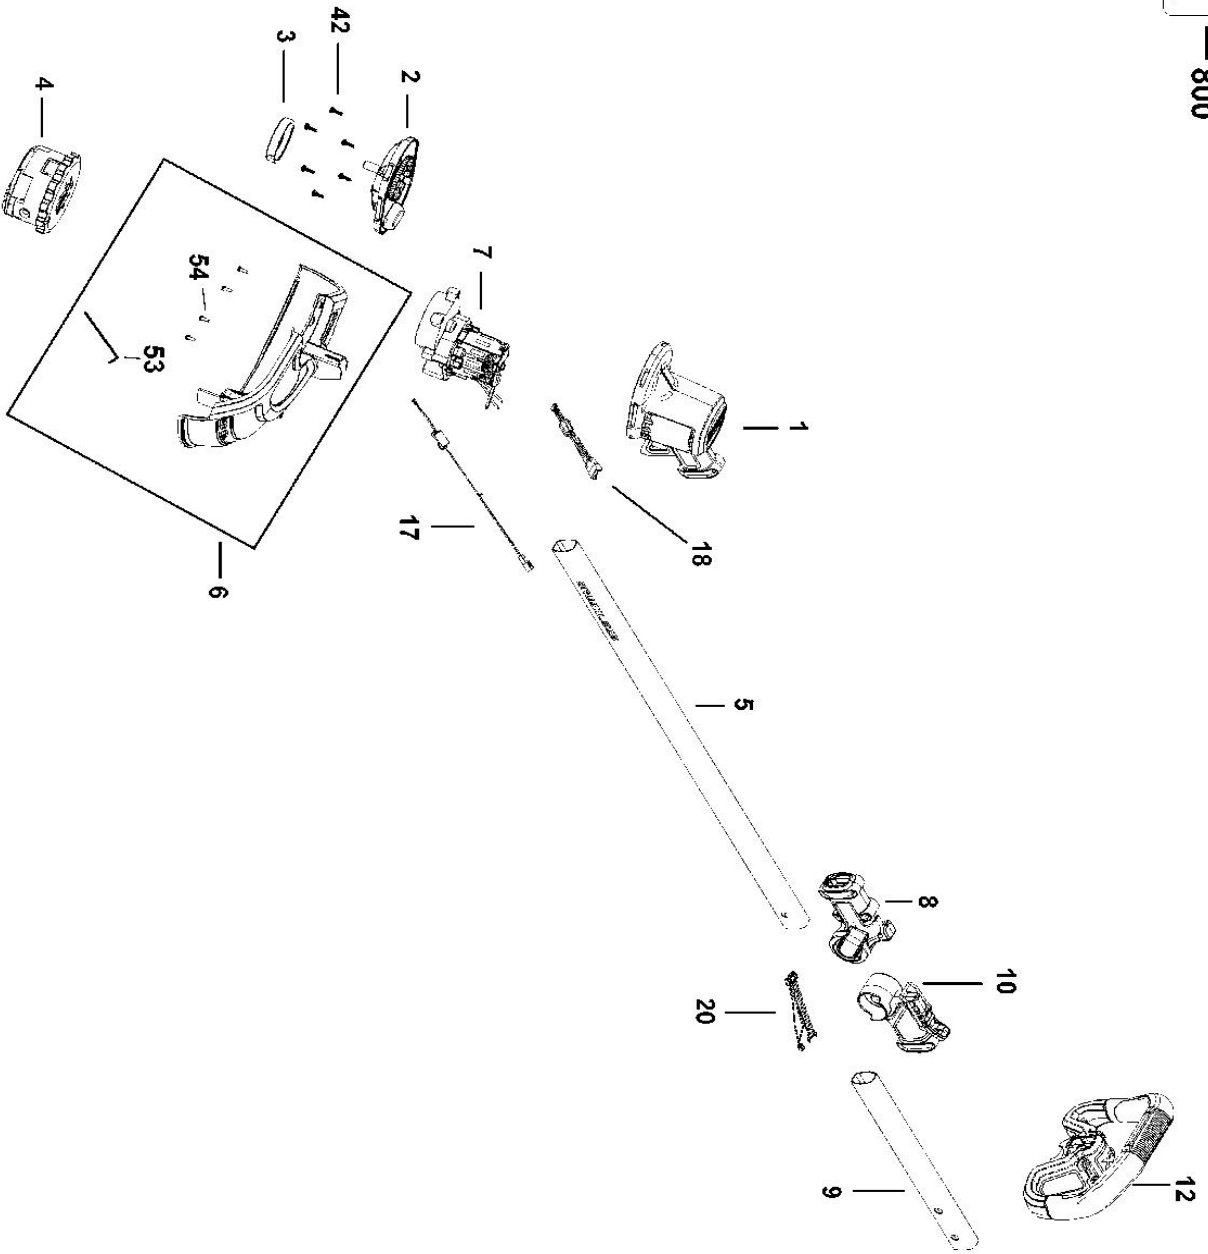

— 800

1	 <b>GEARCASE COVER</b> Product Reference: N895602	11	 <b>ACTUATOR</b> Product Reference: N721005	21	 <b>HOUSING HANDLE</b> Product Reference: N774425	53	 <b>DeWalt Brush Cutter Blade Removal Special Wrench To Fit DCM571 DCM581</b> Product Reference: 90641326
2	 <b>GEARCASE SA</b> Product Reference: N720623	12	 <b>HANDLE SA</b> Product Reference: N787701	26	 <b>GUIDE</b> Product Reference: N718170	54	 <b>SCREW</b> Product Reference: N541913
3	 <b>SPINDLE LOCK</b> Product Reference: 90607066	13	 <b>BUTTON</b> Product Reference: N703261	27	 <b>PIN</b> Product Reference: 90608942		
4	 <b>SPOOL</b> Product Reference: N737410	14	 <b>TRIGGER</b> Product Reference: N703260	28	 <b>SPRING</b> Product Reference: N746415		
5	 <b>POLE PIECE</b> Product Reference: N692222	15	 <b>Housing SA</b> Product Reference: NA025025	29	 <b>SCREW PLSTC THD FORM M3,12 X 16</b> Product Reference: N475466		
6	 <b>GUARD SA</b> Product Reference: N773299	16	 <b>WIRE HARNESS</b> Product Reference: N877389	30	 <b>CLAMP</b> Product Reference: N703719		
7	 <b>MOTOR SA</b> Product Reference: N695544	17	 <b>WIRE HARNESS</b> Product Reference: N784811	31	 <b>Black &amp; Decker DeWalt Leaf Spring for DCD985 DCD778 DCD999 BCB1,200 DDCN891 DCM571</b> Product Reference: N014681		
8	 <b>COVER SA</b> Product Reference: N746945	18	 <b>WIRE HARNESS</b> Product Reference: N784892	33	 <b>SPRING</b> Product Reference: N703704		
9	 <b>POLE PIECE</b> Product Reference: N692223	19	 <b>SWITCH SA</b> Product Reference: N738799	34	 <b>Black &amp; Decker DeWalt Screw for DCM572 DC391 DCH614 DCG412 DCF891</b> Product Reference: 90611830		
10	 <b>LATCH</b> Product Reference: N746857	20	 <b>WIRE HARNESS</b> Product Reference: N738903	42	 <b>Black &amp; Decker M4 x 16mm Screw For Various Power Tools</b> Product Reference: 330045-06		