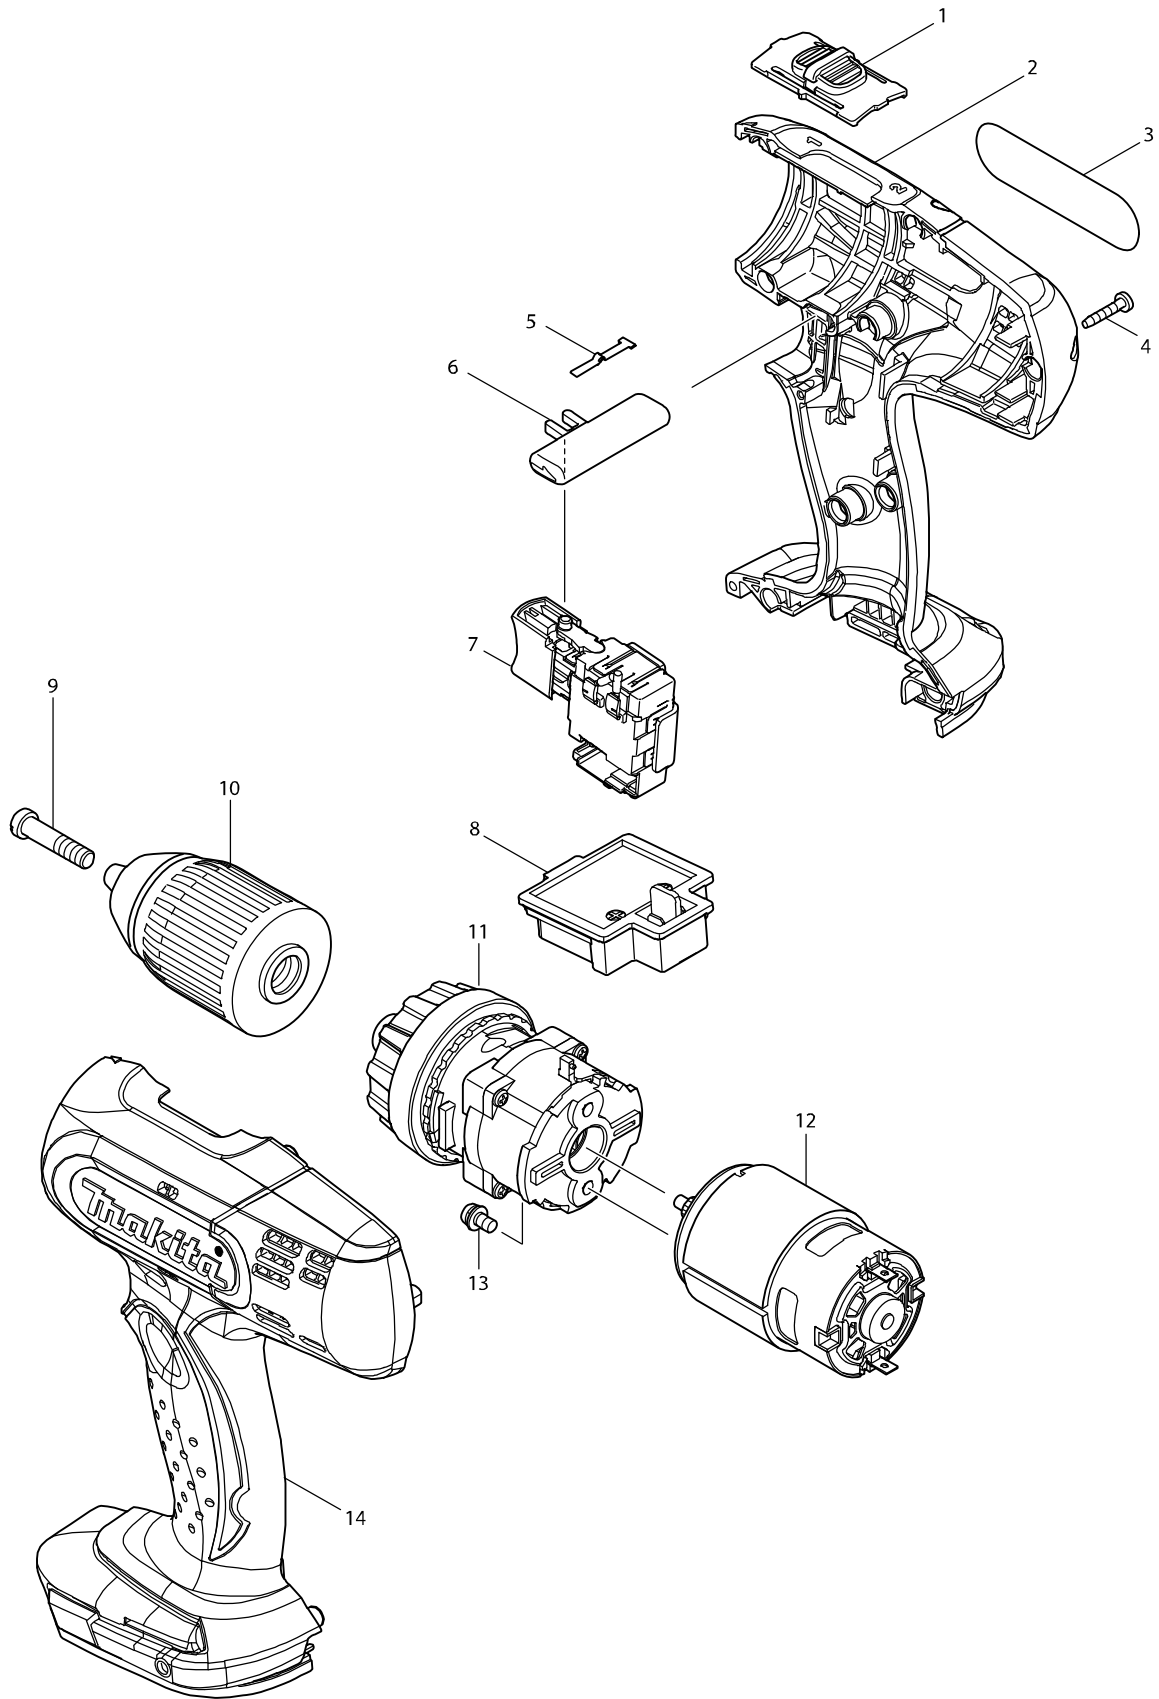

**Model No. DDF453 CORDLESS DRIVER DRILL 13MM**

## Model : DDF453 CORDLESS DRIVER DRILL 13MM

Item	Sub	Parts No.	Parts Description	Qty
1		125310-5	SPEED CHANGE LEVER ASS'Y	1
1	C10	231433-0	COMPRESSION SPRING 4	2
2		187363-2	HOUSING SET INC. 14	1
3		815G82-9	DDF453 NAME PLATE	1
4		266130-9	TAPPING SCREW BIND PT 3X16	9
5		232182-2	LEAF SPRING	1
6		419250-0	F/R CHANGE LEVER	1
7		632A24-0	SWITCH UNIT	1
8		643852-2	TERMINAL	1
9		251468-5	FLAT HEAD SCREW M6X22	1
10		766004-9	KEYLESS DRILL CHUCK 13	1
11		125483-4	GEAR ASS'Y	1
011-1		125483-4	GEAR ASS'Y	1
12		629834-8	DC MOTOR	1
13		911108-4	PAN HEAD SCREW M4X8	2
14		187363-2	HOUSING SET INC. 2	1