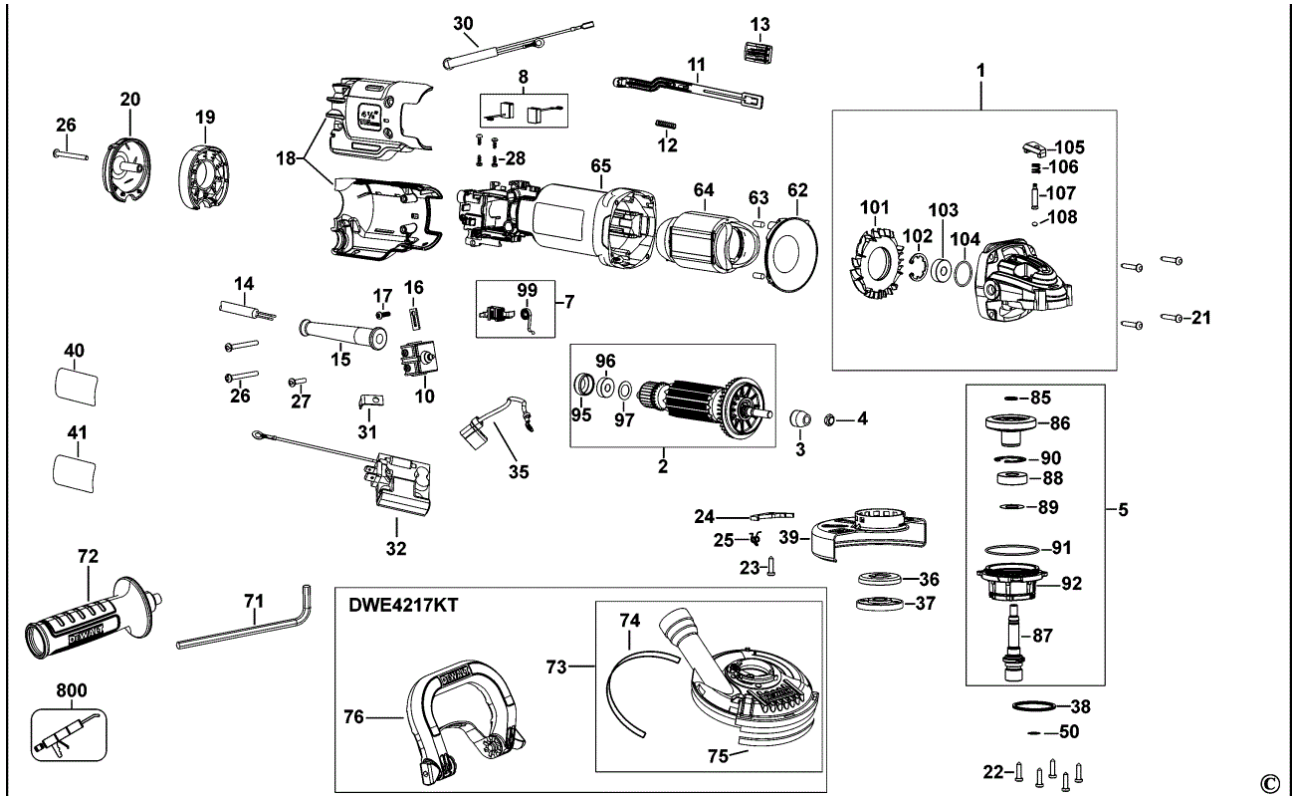

Part Lists & Sheme Angle grinder 1200 W, DEWALT DWE4217

Part Lists & Sheme Angle grinder 1200 W, DEWALT DWE4217

Item No.	Product Number	Qty Per	Product Description	Type	Other Info
3	N423537	1	PINION	38T-10T LONG	
4	N372039	1	NUT	M7	
7	N413349	2	BRUSHBOX SA		
11	N437742	1	LINK		
12	N093410	1	SPRING		
13	N097844	1	BUTTON		
17	330065-06	1	SCREW	M4 X 12 T20	
18	N391187	1	HOUSING SA		
21	N371839	4	SCREW	M4 X 22 T20	
22	330045-06	5	SCREW		
23	N297219	1	SCREW	M4	
26	N389438	3	SCREW	M4 X 40 X T20	
27	330065-09	1	SCREW	M4 x 25	
28	593478-00	4	SCREW	M3 X 8	
31	634599-00	1	TERMINAL		
35	631028-00	1	LEAD SA		
36	391969-00	1	INNER FLANGE		
37	N419748	1	OUTER FLANGE	M14	
40	N403730	1	BRAND LABEL		
50	N420261	1	O RING		
62	N399419	1	BAFFLE FAN		
63	949638-02	2	DAMPER		
65	N390640	1	FIELD CASE		
71	N107295	1	HEX KEY 6 MM		
73	N429768	1	SHROUD SA	DWE46150	DWE4217KT
74	N178983	1	BUFFING BRUSH		DWE4217KT
75	N178986	1	BUFFING BRUSH		DWE4217KT
76	N443919	1	LOOP HANDLE	BAIL	DWE4217KT
85	444793-00	1	CIRCLIP		
86	N409481	1	GEAR	38T/10T	
87	N163702	1	SPINDLE	M14	
88	605040-24	1	BEARING	6001	
89	N400478	1	WASHER		
90	N481950	1	RETAINER	28 INTERNAL	
91	N307625	1	O RING	1.5 X 40	
95	641823-00	1	SLEEVE		

Item No.	Product Number	Qty Per	Product Description	Type	Other Info
96	N130916	1	BEARING		
97	N324400	1	WASHER		
99	N273780	2	SPRING		
101	N401958	1	DEFLECTOR		
102	N453031	1	RETAINER	25MM INT	
103	N175104	1	BEARING		
104	N119639	1	O RING		
105	N278899	1	BUTTON		
106	N263579	1	SPRING		
107	N481683	1	LOCK PIN		
108	N263699	1	O RING	5MM OD	
800	583534-00	1	GREASE 50 GMS	Rheolube 380G1	