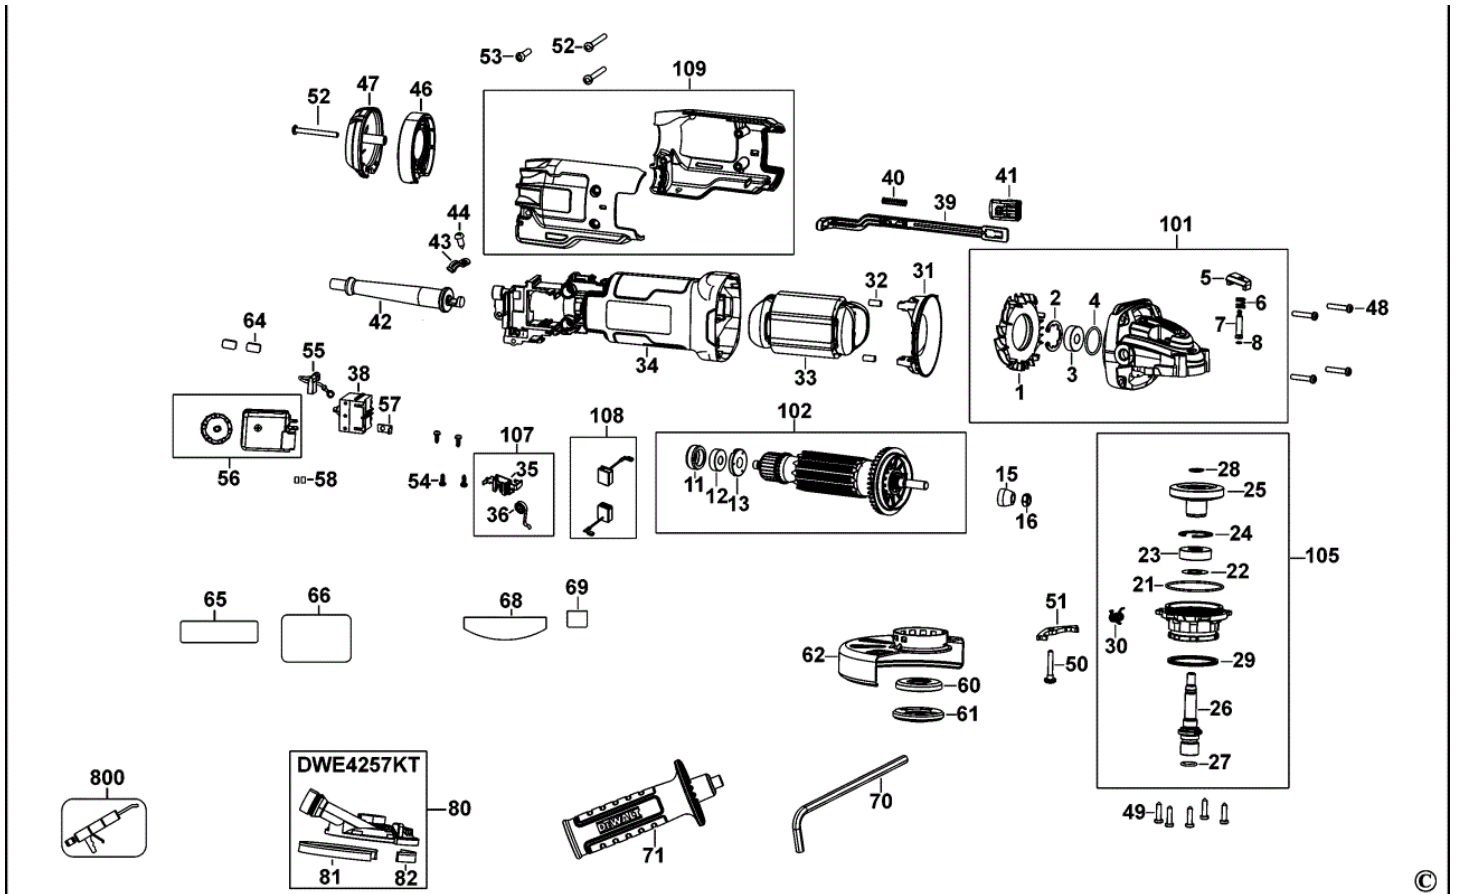

Part Lists & Sheme Angle grinder 1500 W, DEWALT DWE4257

Part Lists & Sheme Angle grinder 1500 W, DEWALT DWE4257

Item No.	Product Number	Qty Per	Product Description	Type
1	N401958	1	DEFLECTOR	
2	N453031	1	RETAINER	25MM INT
3	N175104	1	BEARING	
4	N119639	1	O RING	
5	N278899	1	BUTTON	
6	N263579	1	SPRING	
7	N481683	1	LOCK PIN	
8	N263699	1	O RING	5MM OD
11	641823-00	1	SLEEVE	
12	N130916	1	BEARING	
13	N449233	1	MAGNET	
15	N423537	1	PINION	38T-10T LONG
16	N372039	1	NUT	M7
21	N307625	1	O RING	1.5 X 40
22	N400478	1	WASHER	
23	605040-24	1	BEARING	6001
24	N481950	1	RETAINER	28 INTERNAL
25	N409481	1	GEAR	38T/10T
27	N420261	1	O RING	
28	444793-00	1	CIRCLIP	
29	N135116	1	WASHER SPRING	
30	N465886	1	SPRING	
31	N399419	1	BAFFLE FAN	
32	949638-02	2	DAMPER	
34	N444134	1	FIELD CASE	
35	N335560	2	BRUSH BOX	
36	N273780	2	SPRING	
38	N484918	1	SWITCH	
39	N447003	1	LINK	
40	N093410	1	SPRING	
41	N097844	1	BUTTON	
43	619328-00	1	CORD CLAMP	
44	330065-06	1	SCREW	M4 X 12 T20
46	N401579	1	DUST PORT	
47	N402946	1	END CAP	
48	N371839	4	SCREW	M4 X 22 T20
49	330045-06	5	SCREW	
50	N297219	1	SCREW	M4

Item No.	Product Number	Qty Per	Product Description	Type
51	N442976	1	LEVER	
52	N389438	3	SCREW	M4 X 40 X T20
53	330065-09	1	SCREW	M4 x 25
54	593478-00	4	SCREW	M3 X 8
57	634599-00	1	TERMINAL	
58	633391-00	2	SEAL	TERMINAL
60	391969-00	1	INNER FLANGE	
61	N457001	1	OUTER FLANGE	M14
64	N482414	2	FOAM	
65	N403730	1	BRAND LABEL	
68	N196273	1	LABEL	
69	N465404	1	LABEL	V SPEED
70	N107295	1	HEX KEY 6 MM	
71	N382311	1	SIDE HANDLE	
80	N429768	1	SHROUD SA	DWE46150
81	N178983	1	BUFFING BRUSH	
82	N178986	1	BUFFING BRUSH	
101	N483617	1	GEARCASE SA	
107	N413349	2	BRUSHBOX SA	
109	N446402	1	CLAMSHELL SET	
800	583534-00	1	GREASE 50 GMS	Rheolube 380G1