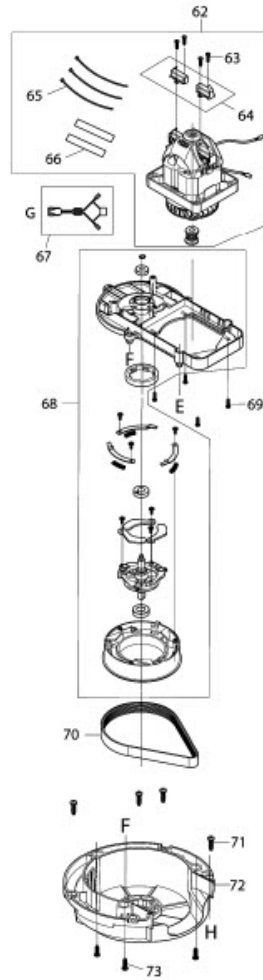

Part Diagram

Model No.ELM3720 370MM ELECTRIC LAWN MOWER

Model No.ELM3720 370MM ELECTRIC LAWN MOWER

Model No.ELM3720 370MM ELECTRIC LAWN MOWER

Item	Sub	Parts No.	Parts Description	Qty
1		YA00000866	UPPER HANDLE BAR ASSY	1
1	D10		INC. 2	
2		YA00001175	SPONGE GRIP	1
3		YA00000867	SWITCH LEVER	1
4		YA00000765	SWITCH BOX RIGHT	1
5		YA00000786	SWITCH BOX CLAMP SPASER	1
6		YA00000766	SWITCH LINK BUTTON	1
7		YA00000767	COMPRESSION SPRING 16.8	1
8		YA00000768	SWITCH LEVER END CAP RIGHT	1
9		652024721	SELF DRILLING SCREW 3.5X10	1
10		YA00000769	SWITCH TORSION SPRING 21	1
11		YA00000778	SELF TAPPING SCREW ST4X16	2
12		YA00000780	CORD CLAMP	1
13		YA00000771	POWER SUPPLY CORD ASSY	1
14		YA00000778	SELF TAPPING SCREW ST4X16	2
15		YA00000780	CORD CLAMP	1
16		YA00000773	POWER SUPPLY CORD ASSY (EURO)	1
17		YA00000781	INDICATOR LENZ	1
18		YA00000772	SWITCH	1
19		652023811	CABLE HANGER	1
20		YA00000786	SWITCH BOX CLAMP SPASER	1
21		YA00000782	SWITCH BOX LEFT	1
22		YA00000778	SELF TAPPING SCREW ST4X16	6
23		652023795	SPRING BOX RIGHT	1
24		YA00000787	LEVER BOX CLAMP SPASER	1
25		652024721	SELF DRILLING SCREW 3.5X10	1
26		652023794	SWITCH LEVER END LEFT	1
27		YA00000737	TORSION SPRING	1
28		YA00000787	LEVER BOX CLAMP SPASER	1
29		652023793	SPRING BOX LEFT	1
30		YA00000778	SELF TAPPING SCREW ST4X16	1
31		YA00000785	SELF TAPPING SCREW ST4X25	1
32		YA00000799	CABLE CLIP	1
33		YA00000801	TENSION LEVER ASSY	2
34		YA00000802	HEX.FRANGE CAP NUT M6	2
35		YA00001166	PIPE END CAP	2
36		YA00001167	LOWER HANDLE	2
37		YA00000803	M8 KNOB	2
38		YA00000420	WASHER	2
39		YA00000804	ANGLE ADJUSTMENT JOINT UPPER	2
40		YA00000806	SELF TAPPING SCREW ST5X20	4
41		YA00000875	ANGLE ADJUSTMENT JOINT LOWER R	1
42		YA00000807	HEX BOLT M8X65	2
43		YA00000876	ANGLE ADJUSTMENT JOINT LOWER L	1
44		YA00000858	EXTENSION LINE CABLE	1
45		YA00000894	REAR FLAP HINGE ROD	1
46		YA00000895	REAR FLAP BULE	1
47		YA00000831	REAR FLAP TORSION SPRING 7.7	1
48		YA00000901	HOUSING ASSY BULE	1
49		YA00000897	TOP COVER	1
50		YA00000398	SUNK SCREW 5*14	2
51		YA00000898	HEIGHT ADJUSTER STOP PLATE	1
52		YA00000899	STOP PLATE RUBBER SHEET	1
53		YA00000837	NYLON INSERT HEX LOCK NUT M5	2
54		YA00000841	SPONGE CUSHION	
55		YA00000840	SPONGE CUSHION	
56		YA00000820	SELF TAPPING SCREW ST5X16	
57		YA00000821	SELF TAPPING SCREW ST4X16	2