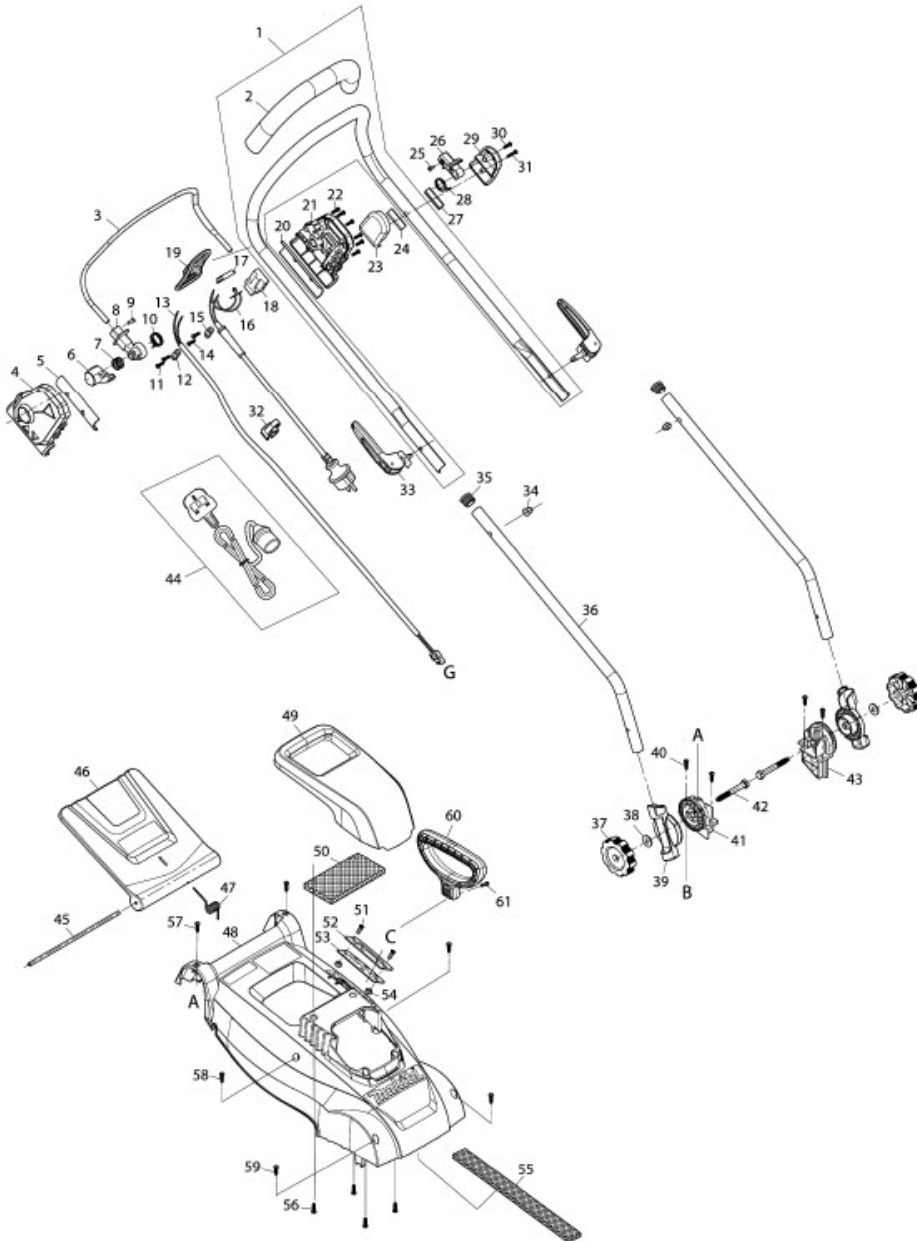

Part Diagram

Model No.ELM3720 370MM ELECTRIC LAWN MOWER

Model No.ELM3720 370MM ELECTRIC LAWN MOWER

Model No.ELM3720 370MM ELECTRIC LAWN MOWER

Item	Sub	Parts No.	Parts Description	Qty
1		YA00000866	UPPER HANDLE BAR ASSY	1
1	D10		INC. 2	
2		YA00001175	SPONGE GRIP	1
3		YA00000867	SWITCH LEVER	1
4		YA00000765	SWITCH BOX RIGHT	1
5		YA00000786	SWITCH BOX CLAMP SPASER	1
6		YA00000766	SWITCH LINK BUTTON	1
7		YA00000767	COMPRESSION SPRING 16.8	1
8		YA00000768	SWITCH LEVER END CAP RIGHT	1
9		652024721	SELF DRILLING SCREW 3.5X10	1
10		YA00000769	SWITCH TORSION SPRING 21	1
11		YA00000778	SELF TAPPING SCREW ST4X16	2
12		YA00000780	CORD CLAMP	1
13		YA00000771	POWER SUPPLY CORD ASSY	1
14		YA00000778	SELF TAPPING SCREW ST4X16	2
15		YA00000780	CORD CLAMP	1
16		YA00000773	POWER SUPPLY CORD ASSY (EURO)	1
17		YA00000781	INDICATOR LENZ	1
18		YA00000772	SWITCH	1
19		652023811	CABLE HANGER	1
20		YA00000786	SWITCH BOX CLAMP SPASER	1
21		YA00000782	SWITCH BOX LEFT	1
22		YA00000778	SELF TAPPING SCREW ST4X16	6
23		652023795	SPRING BOX RIGHT	1
24		YA00000787	LEVER BOX CLAMP SPASER	1
25		652024721	SELF DRILLING SCREW 3.5X10	1
26		652023794	SWITCH LEVER END LEFT	1
27		YA00000737	TORSION SPRING	1
28		YA00000787	LEVER BOX CLAMP SPASER	1
29		652023793	SPRING BOX LEFT	1
30		YA00000778	SELF TAPPING SCREW ST4X16	1
31		YA00000785	SELF TAPPING SCREW ST4X25	1
32		YA00000799	CABLE CLIP	1
33		YA00000801	TENSION LEVER ASSY	2
34		YA00000802	HEX.FRANGE CAP NUT M6	2
35		YA00001166	PIPE END CAP	2
36		YA00001167	LOWER HANDLE	2
37		YA00000803	M8 KNOB	2
38		YA00000420	WASHER	2
39		YA00000804	ANGLE ADJUSTMENT JOINT UPPER	2
40		YA00000806	SELF TAPPING SCREW ST5X20	4
41		YA00000875	ANGLE ADJUSTMENT JOINT LOWER R	1
42		YA00000807	HEX BOLT M8X65	2
43		YA00000876	ANGLE ADJUSTMENT JOINT LOWER L	1
44		YA00000858	EXTENSION LINE CABLE	1
45		YA00000894	REAR FLAP HINGE ROD	1
46		YA00000895	REAR FLAP BULE	1
47		YA00000831	REAR FLAP TORSION SPRING 7.7	1
48		YA00000901	HOUSING ASSY BULE	1
49		YA00000897	TOP COVER	1
50		YA00000398	SUNK SCREW 5*14	2
51		YA00000898	HEIGHT ADJUSTER STOP PLATE	1
52		YA00000899	STOP PLATE RUBBER SHEET	1
53		YA00000837	NYLON INSERT HEX LOCK NUT M5	2
54		YA00000841	SPONGE CUSHION	
55		YA00000840	SPONGE CUSHION	
56		YA00000820	SELF TAPPING SCREW ST5X16	
57		YA00000821	SELF TAPPING SCREW ST4X16	2