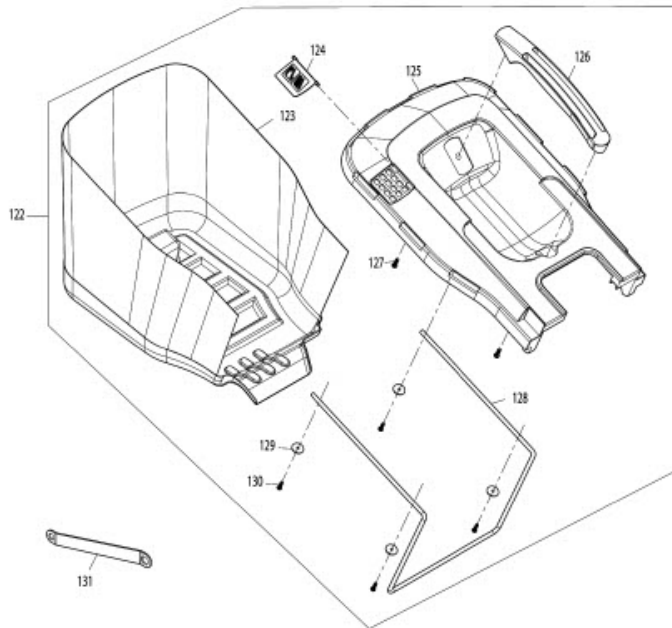

Part Diagram

Model No.ELM3720 370MM ELECTRIC LAWN MOWER

Model No.ELM3720 370MM ELECTRIC LAWN MOWER

Model No.ELM3720 370MM ELECTRIC LAWN MOWER

Item	Sub	Parts No.	Parts Description	Qty
1		YA00000866	UPPER HANDLE BAR ASSY	1
1	D10		INC. 2	
2		YA00001175	SPONGE GRIP	1
3		YA00000867	SWITCH LEVER	1
4		YA00000765	SWITCH BOX RIGHT	1
5		YA00000786	SWITCH BOX CLAMP SPASER	1
6		YA00000766	SWITCH LINK BUTTON	1
7		YA00000767	COMPRESSION SPRING 16.8	1
8		YA00000768	SWITCH LEVER END CAP RIGHT	1
9		652024721	SELF DRILLING SCREW 3.5X10	1
10		YA00000769	SWITCH TORSION SPRING 21	1
11		YA00000778	SELF TAPPING SCREW ST4X16	2
12		YA00000780	CORD CLAMP	1
13		YA00000771	POWER SUPPLY CORD ASSY	1
14		YA00000778	SELF TAPPING SCREW ST4X16	2
15		YA00000780	CORD CLAMP	1
16		YA00000773	POWER SUPPLY CORD ASSY (EURO)	1
17		YA00000781	INDICATOR LENZ	1
18		YA00000772	SWITCH	1
19		652023811	CABLE HANGER	1
20		YA00000786	SWITCH BOX CLAMP SPASER	1
21		YA00000782	SWITCH BOX LEFT	1
22		YA00000778	SELF TAPPING SCREW ST4X16	6
23		652023795	SPRING BOX RIGHT	1
24		YA00000787	LEVER BOX CLAMP SPASER	1
25		652024721	SELF DRILLING SCREW 3.5X10	1
26		652023794	SWITCH LEVER END LEFT	1
27		YA00000737	TORSION SPRING	1
28		YA00000787	LEVER BOX CLAMP SPASER	1
29		652023793	SPRING BOX LEFT	1
30		YA00000778	SELF TAPPING SCREW ST4X16	1
31		YA00000785	SELF TAPPING SCREW ST4X25	1
32		YA00000799	CABLE CLIP	1
33		YA00000801	TENSION LEVER ASSY	2
34		YA00000802	HEX.FRANGE CAP NUT M6	2
35		YA00001166	PIPE END CAP	2
36		YA00001167	LOWER HANDLE	2
37		YA00000803	M8 KNOB	2
38		YA00000420	WASHER	2
39		YA00000804	ANGLE ADJUSTMENT JOINT UPPER	2
40		YA00000806	SELF TAPPING SCREW ST5X20	4
41		YA00000875	ANGLE ADJUSTMENT JOINT LOWER R	1
42		YA00000807	HEX BOLT M8X65	2
43		YA00000876	ANGLE ADJUSTMENT JOINT LOWER L	1
44		YA00000858	EXTENSION LINE CABLE	1
45		YA00000894	REAR FLAP HINGE ROD	1
46		YA00000895	REAR FLAP BULE	1
47		YA00000831	REAR FLAP TORSION SPRING 7.7	1
48		YA00000901	HOUSING ASSY BULE	1
49		YA00000897	TOP COVER	1
50		YA00000398	SUNK SCREW 5*14	2
51		YA00000898	HEIGHT ADJUSTER STOP PLATE	1
52		YA00000899	STOP PLATE RUBBER SHEET	1
53		YA00000837	NYLON INSERT HEX LOCK NUT M5	2
54		YA00000841	SPONGE CUSHION	
55		YA00000840	SPONGE CUSHION	
56		YA00000820	SELF TAPPING SCREW ST5X16	
57		YA00000821	SELF TAPPING SCREW ST4X16	2