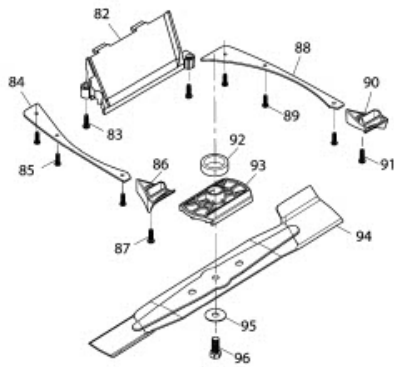

Part Diagram

Model No.ELM3720 370MM ELECTRIC LAWN MOWER

Model No.ELM3720 370MM ELECTRIC LAWN MOWER

Model No.ELM3720 370MM ELECTRIC LAWN MOWER

Item	Sub	Parts No.	Parts Description	Qty
1		YA00000866	UPPER HANDLE BAR ASSY	1
1	D10		INC. 2	
2		YA00001175	SPONGE GRIP	1
3		YA00000867	SWITCH LEVER	1
4		YA00000765	SWITCH BOX RIGHT	1
5		YA00000786	SWITCH BOX CLAMP SPASER	1
6		YA00000766	SWITCH LINK BUTTON	1
7		YA00000767	COMPRESSION SPRING 16.8	1
8		YA00000768	SWITCH LEVER END CAP RIGHT	1
9		652024721	SELF DRILLING SCREW 3.5X10	1
10		YA00000769	SWITCH TORSION SPRING 21	1
11		YA00000778	SELF TAPPING SCREW ST4X16	2
12		YA00000780	CORD CLAMP	1
13		YA00000771	POWER SUPPLY CORD ASSY	1
14		YA00000778	SELF TAPPING SCREW ST4X16	2
15		YA00000780	CORD CLAMP	1
16		YA00000773	POWER SUPPLY CORD ASSY (EURO)	1
17		YA00000781	INDICATOR LENZ	1
18		YA00000772	SWITCH	1
19		652023811	CABLE HANGER	1
20		YA00000786	SWITCH BOX CLAMP SPASER	1
21		YA00000782	SWITCH BOX LEFT	1
22		YA00000778	SELF TAPPING SCREW ST4X16	6
23		652023795	SPRING BOX RIGHT	1
24		YA00000787	LEVER BOX CLAMP SPASER	1
25		652024721	SELF DRILLING SCREW 3.5X10	1
26		652023794	SWITCH LEVER END LEFT	1
27		YA00000737	TORSION SPRING	1
28		YA00000787	LEVER BOX CLAMP SPASER	1
29		652023793	SPRING BOX LEFT	1
30		YA00000778	SELF TAPPING SCREW ST4X16	1
31		YA00000785	SELF TAPPING SCREW ST4X25	1
32		YA00000799	CABLE CLIP	1
33		YA00000801	TENSION LEVER ASSY	2
34		YA00000802	HEX.FRANGE CAP NUT M6	2
35		YA00001166	PIPE END CAP	2
36		YA00001167	LOWER HANDLE	2
37		YA00000803	M8 KNOB	2
38		YA00000420	WASHER	2
39		YA00000804	ANGLE ADJUSTMENT JOINT UPPER	2
40		YA00000806	SELF TAPPING SCREW ST5X20	4
41		YA00000875	ANGLE ADJUSTMENT JOINT LOWER R	1
42		YA00000807	HEX BOLT M8X65	2
43		YA00000876	ANGLE ADJUSTMENT JOINT LOWER L	1
44		YA00000858	EXTENSION LINE CABLE	1
45		YA00000894	REAR FLAP HINGE ROD	1
46		YA00000895	REAR FLAP BULE	1
47		YA00000831	REAR FLAP TORSION SPRING 7.7	1
48		YA00000901	HOUSING ASSY BULE	1
49		YA00000897	TOP COVER	1
50		YA00000398	SUNK SCREW 5*14	2
51		YA00000898	HEIGHT ADJUSTER STOP PLATE	1
52		YA00000899	STOP PLATE RUBBER SHEET	1
53		YA00000837	NYLON INSERT HEX LOCK NUT M5	2
54		YA00000841	SPONGE CUSHION	
55		YA00000840	SPONGE CUSHION	
56		YA00000820	SELF TAPPING SCREW ST5X16	
57		YA00000821	SELF TAPPING SCREW ST4X16	2