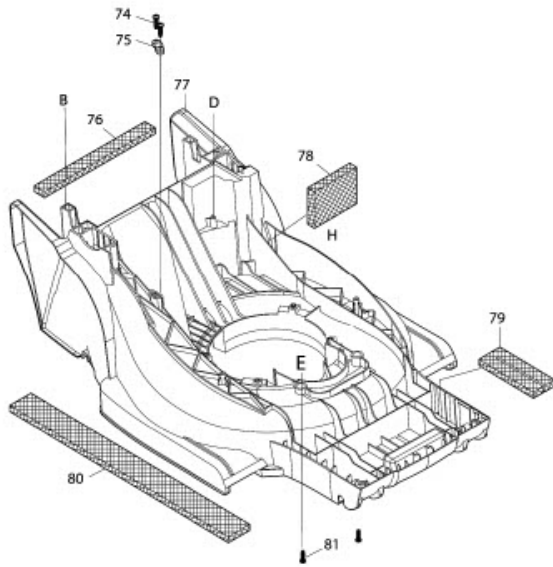

Part Diagram

Model No.ELM3720 370MM ELECTRIC LAWN MOWER

Model No.ELM3720 370MM ELECTRIC LAWN MOWER

Model No.ELM3720 370MM ELECTRIC LAWN MOWER

Item	Sub	Parts No.	Parts Description	Qty
1		YA00000866	UPPER HANDLE BAR ASSY	1
1	D10		INC. 2	
2		YA00001175	SPONGE GRIP	1
3		YA00000867	SWITCH LEVER	1
4		YA00000765	SWITCH BOX RIGHT	1
5		YA00000786	SWITCH BOX CLAMP SPASER	1
6		YA00000766	SWITCH LINK BUTTON	1
7		YA00000767	COMPRESSION SPRING 16.8	1
8		YA00000768	SWITCH LEVER END CAP RIGHT	1
9		652024721	SELF DRILLING SCREW 3.5X10	1
10		YA00000769	SWITCH TORSION SPRING 21	1
11		YA00000778	SELF TAPPING SCREW ST4X16	2
12		YA00000780	CORD CLAMP	1
13		YA00000771	POWER SUPPLY CORD ASSY	1
14		YA00000778	SELF TAPPING SCREW ST4X16	2
15		YA00000780	CORD CLAMP	1
16		YA00000773	POWER SUPPLY CORD ASSY (EURO)	1
17		YA00000781	INDICATOR LENZ	1
18		YA00000772	SWITCH	1
19		652023811	CABLE HANGER	1
20		YA00000786	SWITCH BOX CLAMP SPASER	1
21		YA00000782	SWITCH BOX LEFT	1
22		YA00000778	SELF TAPPING SCREW ST4X16	6
23		652023795	SPRING BOX RIGHT	1
24		YA00000787	LEVER BOX CLAMP SPASER	1
25		652024721	SELF DRILLING SCREW 3.5X10	1
26		652023794	SWITCH LEVER END LEFT	1
27		YA00000737	TORSION SPRING	1
28		YA00000787	LEVER BOX CLAMP SPASER	1
29		652023793	SPRING BOX LEFT	1
30		YA00000778	SELF TAPPING SCREW ST4X16	1
31		YA00000785	SELF TAPPING SCREW ST4X25	1
32		YA00000799	CABLE CLIP	1
33		YA00000801	TENSION LEVER ASSY	2
34		YA00000802	HEX.FRANGE CAP NUT M6	2
35		YA00001166	PIPE END CAP	2
36		YA00001167	LOWER HANDLE	2
37		YA00000803	M8 KNOB	2
38		YA00000420	WASHER	2
39		YA00000804	ANGLE ADJUSTMENT JOINT UPPER	2
40		YA00000806	SELF TAPPING SCREW ST5X20	4
41		YA00000875	ANGLE ADJUSTMENT JOINT LOWER R	1
42		YA00000807	HEX BOLT M8X65	2
43		YA00000876	ANGLE ADJUSTMENT JOINT LOWER L	1
44		YA00000858	EXTENSION LINE CABLE	1
45		YA00000894	REAR FLAP HINGE ROD	1
46		YA00000895	REAR FLAP BULE	1
47		YA00000831	REAR FLAP TORSION SPRING 7.7	1
48		YA00000901	HOUSING ASSY BULE	1
49		YA00000897	TOP COVER	1
50		YA00000398	SUNK SCREW 5*14	2
51		YA00000898	HEIGHT ADJUSTER STOP PLATE	1
52		YA00000899	STOP PLATE RUBBER SHEET	1
53		YA00000837	NYLON INSERT HEX LOCK NUT M5	2
54		YA00000841	SPONGE CUSHION	
55		YA00000840	SPONGE CUSHION	
56		YA00000820	SELF TAPPING SCREW ST5X16	
57		YA00000821	SELF TAPPING SCREW ST4X16	2