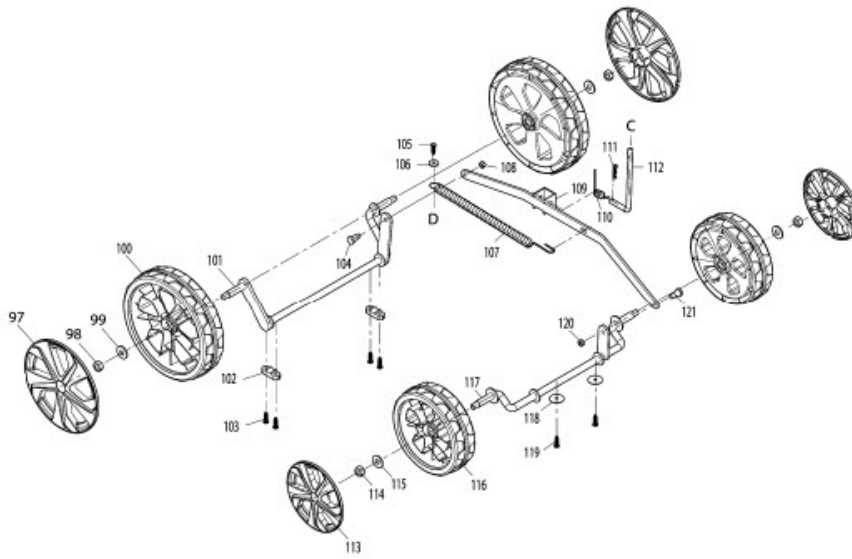

Part Diagram

Model No.ELM3720 370MM ELECTRIC LAWN MOWER

Model No.ELM3720 370MM ELECTRIC LAWN MOWER

Model No.ELM3720 370MM ELECTRIC LAWN MOWER

Item	Sub	Parts No.	Parts Description	Qty
1		YA00000866	UPPER HANDLE BAR ASSY	1
1	D10		INC. 2	
2		YA00001175	SPONGE GRIP	1
3		YA00000867	SWITCH LEVER	1
4		YA00000765	SWITCH BOX RIGHT	1
5		YA00000786	SWITCH BOX CLAMP SPASER	1
6		YA00000766	SWITCH LINK BUTTON	1
7		YA00000767	COMPRESSION SPRING 16.8	1
8		YA00000768	SWITCH LEVER END CAP RIGHT	1
9		652024721	SELF DRILLING SCREW 3.5X10	1
10		YA00000769	SWITCH TORSION SPRING 21	1
11		YA00000778	SELF TAPPING SCREW ST4X16	2
12		YA00000780	CORD CLAMP	1
13		YA00000771	POWER SUPPLY CORD ASSY	1
14		YA00000778	SELF TAPPING SCREW ST4X16	2
15		YA00000780	CORD CLAMP	1
16		YA00000773	POWER SUPPLY CORD ASSY (EURO)	1
17		YA00000781	INDICATOR LENZ	1
18		YA00000772	SWITCH	1
19		652023811	CABLE HANGER	1
20		YA00000786	SWITCH BOX CLAMP SPASER	1
21		YA00000782	SWITCH BOX LEFT	1
22		YA00000778	SELF TAPPING SCREW ST4X16	6
23		652023795	SPRING BOX RIGHT	1
24		YA00000787	LEVER BOX CLAMP SPASER	1
25		652024721	SELF DRILLING SCREW 3.5X10	1
26		652023794	SWITCH LEVER END LEFT	1
27		YA00000737	TORSION SPRING	1
28		YA00000787	LEVER BOX CLAMP SPASER	1
29		652023793	SPRING BOX LEFT	1
30		YA00000778	SELF TAPPING SCREW ST4X16	1
31		YA00000785	SELF TAPPING SCREW ST4X25	1
32		YA00000799	CABLE CLIP	1
33		YA00000801	TENSION LEVER ASSY	2
34		YA00000802	HEX.FRANGE CAP NUT M6	2
35		YA00001166	PIPE END CAP	2
36		YA00001167	LOWER HANDLE	2
37		YA00000803	M8 KNOB	2
38		YA00000420	WASHER	2
39		YA00000804	ANGLE ADJUSTMENT JOINT UPPER	2
40		YA00000806	SELF TAPPING SCREW ST5X20	4
41		YA00000875	ANGLE ADJUSTMENT JOINT LOWER R	1
42		YA00000807	HEX BOLT M8X65	2
43		YA00000876	ANGLE ADJUSTMENT JOINT LOWER L	1
44		YA00000858	EXTENSION LINE CABLE	1
45		YA00000894	REAR FLAP HINGE ROD	1
46		YA00000895	REAR FLAP BULE	1
47		YA00000831	REAR FLAP TORSION SPRING 7.7	1
48		YA00000901	HOUSING ASSY BULE	1
49		YA00000897	TOP COVER	1
50		YA00000398	SUNK SCREW 5*14	2
51		YA00000898	HEIGHT ADJUSTER STOP PLATE	1
52		YA00000899	STOP PLATE RUBBER SHEET	1
53		YA00000837	NYLON INSERT HEX LOCK NUT M5	2
54		YA00000841	SPONGE CUSHION	
55		YA00000840	SPONGE CUSHION	
56		YA00000820	SELF TAPPING SCREW ST5X16	
57		YA00000821	SELF TAPPING SCREW ST4X16	2