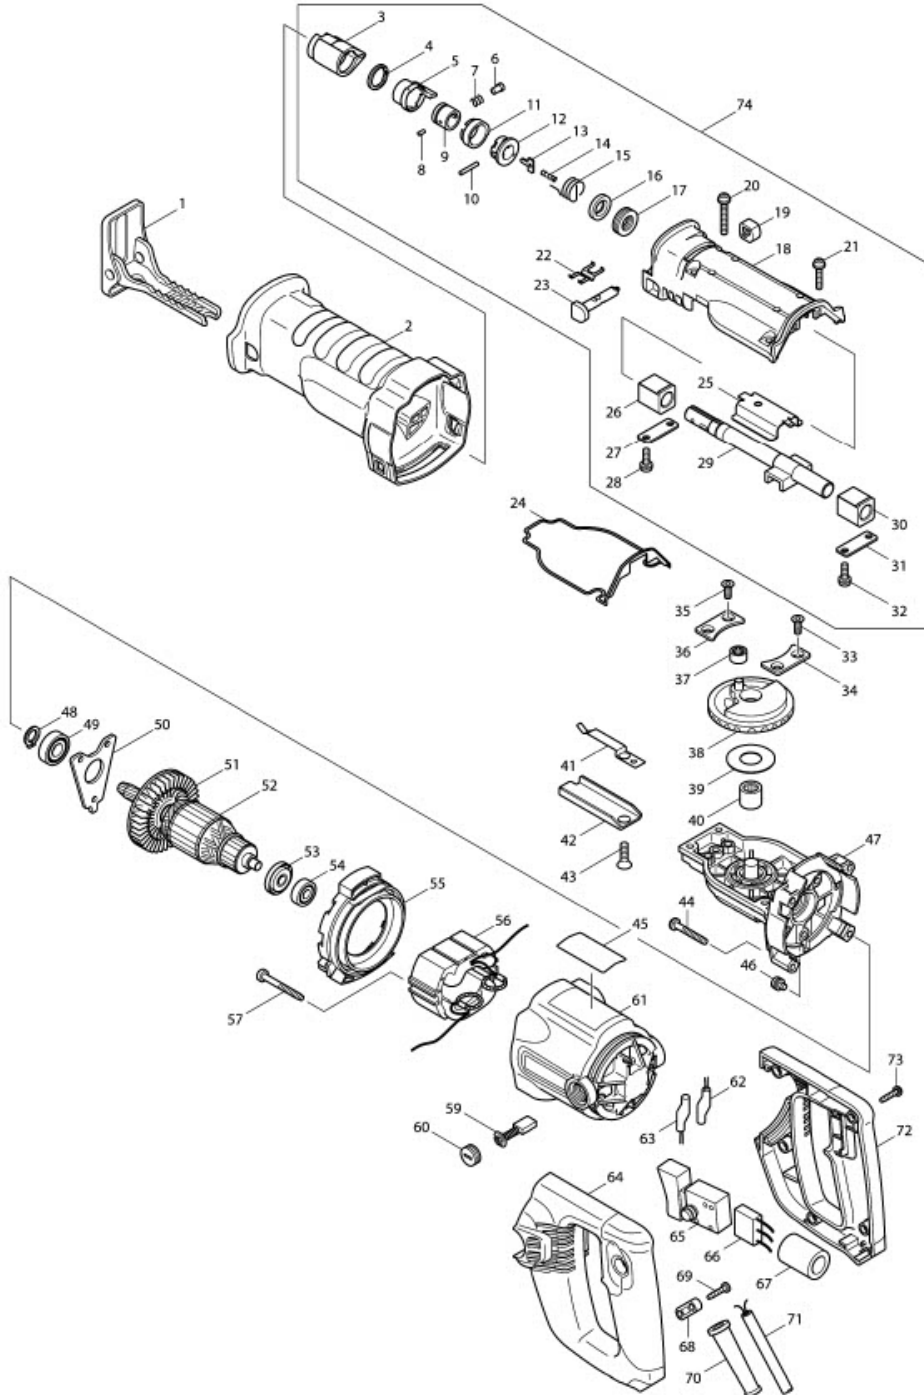

Part Diagram

Model No. JR3050T RECIPRO SAW

Item	Sub	Parts No.	Parts Description	Qty
1		163451-9	SHOE	1
2		421892-8	INSULATION COVER	1
003-1		424147-0	PROTECTOR	1
004-1		257952-8	RETAINING RING (EXT) 18	1
004-2		257430-8	RETAINING RING(EXT)18	1
005-2		310285-3	DRIVING SLEEVE	1
005-3		310658-0	DRIVING SLEEVE	1
006-1		256492-3	SHOULDER PIN 5	1
006-2		256569-4	SHOULDER PIN 5	1
7		233345-3	COMPRESSION SPRING 6	1
007-1		234381-2	COMPRESSION SPRING 6	1
8		268094-3	PIN 3	1
009-1		331720-8	GUIDE SLEEVE	1
009-2		327043-0	GUIDE SLEEVE	1
10		256158-5	PIN 3	1
11		417791-0	DRIVING SLEEVE GUIDE	1
12		418311-3	SLEEVE	1
13		345214-7	PUSH PLATE	1
14		233025-1	COMPRESSION SPRING 2	1
015-1		231687-9	TORSION SPRING 17	1
16		213151-2	OIL SEAL 14	1
17		213174-0	X RING 14	1
18		154499-2	GEAR HOUSING COVER COMPLETE	1
18	D10		INC. 16,17	
19		418806-6	CAP	1
20		911258-5	PAN HEAD SCREW M5X35	2
21		911243-8	PAN HEAD SCREW M5X25	2
22		232221-8	LEAF SPRING A	1
23		162236-0	SHIFT BUTTON	1
24		421893-6	SEAL RING	1
25		345480-6	SLIDE PLATE	1
26		214169-6	PLANE BEARING 14	1
27		341462-6	PLATE	1
28		911225-0	PAN HEAD SCREW M5X16	2
029-2		168405-1	SLIDER	1
029-3		168405-1	SLIDER	1
029-4		161384-2	SLIDER	1
30		214169-6	PLANE BEARING 14	1
31		341462-6	PLATE	1
32		911225-0	PAN HEAD SCREW M5X16	2
33		265148-7	TORX SOCKET HEAD SCREW M5X14	2
34		345478-3	GEAR PLATE	1
35		265148-7	TORX SOCKET HEAD SCREW M5X14	2
36		345478-3	GEAR PLATE	1
037-1		212959-1	NEEDLE BEARING 708	1
038-1		125283-2	GEAR ASS'Y	1
038-1	C10	154476-4	GEAR COMPLETE	1
038-1	D10		INC. 40	
39		267290-0	FLAT WASHER 18	1
40		212115-3	NEEDLE BEARING 1216	1
41		232222-6	LEAF SPRING B	1
42		345479-1	SHOE GUIDE	1
043-1		265165-7	TORX SOCKET C.S.HEADSCREW M6X16	1
044-1		266373-3	TAPPING SCREW 5X35	4
45		861094-8	NAME PLATE JR3050T	1
046-1		265530-0	HEX.SOCKET HEAD BOLT M5X8	3
47		154497-6	GEAR HOUSING COMPLETE	1
48		961052-5	RETAINING RING S-12	1