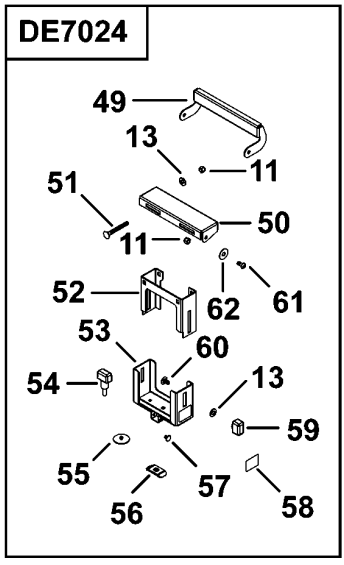

DE7023 LEG STAND 2

Parts List DE7023 LEG STAND 2

Item	Part Number	Qty	Part Description	General Description	Other Info	Repair Inst	Markets
1	N087123	1	BEAM	1676mm		No	XJ
2	N086901	2	SUPPORT BRACKET			No	XJ
3	N087205	4	PLATE			No	XJ
4	330045-31	11	SCREW			No	XJ
5	N087198	4	GUIDE			No	XJ
6	N087196	2	PLATE LOCK			No	XJ
7	N576965	2	COVERPLATE			No	XJ
8	N087285	6	SCREW			No	XJ
9	N069535	2	CAM			No	XJ
10	N069240	2	LEVER LOCK			No	XJ
11	330021-01	16	NUT			No	XJ
12	N087318	2	SCREW			No	XJ
13	N087248	10	WASHER			No	XJ
14	N087200	2	WASHER SPRING	12.8mm		No	XJ
15	N085015	1	RATING PLATE	DE7023-T2		No	XJ
16	N086604	2	SCREW			No	XJ
17	N576964	2	END CAP			No	XJ
18	N087325	2	EXTENSION	1376mm		No	XJ
19	N087321	4	WASHER LOCK			No	XJ
20	N087258	2	SCREW			No	XJ
21	N087257	8	PAD			No	XJ
22	N087250	1	NUT			No	XJ
23	N087127	1	BRACKET			No	XJ
24	N087199	4	NUT			No	XJ
25	N087125	1	HANDLE			No	XJ
26	N593762	2	SCREW			No	XJ
27	606774-00	1	BRAND LABEL			No	XJ
28	658122-00	4	CARRIAGE BOLT			No	XJ
29	657479-00	1	WASHER PLASTIC			No	XJ
30	N087284	2	SUPPORT BRACKET			No	XJ
31	330021-02	4	NUT			No	XJ
32	658121-00	4	RING			No	XJ