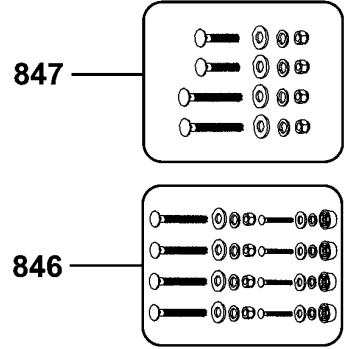

DE7023 LEG STAND 2

Parts List DE7023 LEG STAND 2

Item	Part Number	Qty	Part Description	General Description	Other Info	Repair Inst	Markets
1	N087123	1	BEAM	1676mm		No	XJ
2	N086901	2	SUPPORT BRACKET			No	XJ
3	N087205	4	PLATE			No	XJ
4	330045-31	11	SCREW			No	XJ
5	N087198	4	GUIDE			No	XJ
6	N087196	2	PLATE LOCK			No	XJ
7	N576965	2	COVERPLATE			No	XJ
8	N087285	6	SCREW			No	XJ
9	N069535	2	CAM			No	XJ
10	N069240	2	LEVER LOCK			No	XJ
11	330021-01	16	NUT			No	XJ
12	N087318	2	SCREW			No	XJ
13	N087248	10	WASHER			No	XJ
14	N087200	2	WASHER SPRING	12.8mm		No	XJ
15	N085015	1	RATING PLATE	DE7023-T2		No	XJ
16	N086604	2	SCREW			No	XJ
17	N576964	2	END CAP			No	XJ
18	N087325	2	EXTENSION	1376mm		No	XJ
19	N087321	4	WASHER LOCK			No	XJ
20	N087258	2	SCREW			No	XJ
21	N087257	8	PAD			No	XJ
22	N087250	1	NUT			No	XJ
23	N087127	1	BRACKET			No	XJ
24	N087199	4	NUT			No	XJ
25	N087125	1	HANDLE			No	XJ
26	N593762	2	SCREW			No	XJ
27	606774-00	1	BRAND LABEL			No	XJ
28	658122-00	4	CARRIAGE BOLT			No	XJ
29	657479-00	1	WASHER PLASTIC			No	XJ
30	N087284	2	SUPPORT BRACKET			No	XJ
31	330021-02	4	NUT			No	XJ
32	658121-00	4	RING			No	XJ