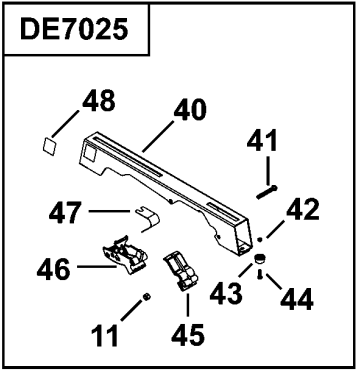

DE7023 LEG STAND 2

Parts List DE7023 LEG STAND 2

Item	Part Number	Qty	Part Description	General Description	Other Info	Repair Inst	Markets
1	N087123	1	BEAM	1676mm		No	XJ
2	N086901	2	SUPPORT BRACKET			No	XJ
3	N087205	4	PLATE			No	XJ
4	330045-31	11	SCREW			No	XJ
5	N087198	4	GUIDE			No	XJ
6	N087196	2	PLATE LOCK			No	XJ
7	N576965	2	COVERPLATE			No	XJ
8	N087285	6	SCREW			No	XJ
9	N069535	2	CAM			No	XJ
10	N069240	2	LEVER LOCK			No	XJ
11	330021-01	16	NUT			No	XJ
12	N087318	2	SCREW			No	XJ
13	N087248	10	WASHER			No	XJ
14	N087200	2	WASHER SPRING	12.8mm		No	XJ
15	N085015	1	RATING PLATE	DE7023-T2		No	XJ
16	N086604	2	SCREW			No	XJ
17	N576964	2	END CAP			No	XJ
18	N087325	2	EXTENSION	1376mm		No	XJ
19	N087321	4	WASHER LOCK			No	XJ
20	N087258	2	SCREW			No	XJ
21	N087257	8	PAD			No	XJ
22	N087250	1	NUT			No	XJ
23	N087127	1	BRACKET			No	XJ
24	N087199	4	NUT			No	XJ
25	N087125	1	HANDLE			No	XJ
26	N593762	2	SCREW			No	XJ
27	606774-00	1	BRAND LABEL			No	XJ
28	658122-00	4	CARRIAGE BOLT			No	XJ
29	657479-00	1	WASHER PLASTIC			No	XJ
30	N087284	2	SUPPORT BRACKET			No	XJ
31	330021-02	4	NUT			No	XJ
32	658121-00	4	RING			No	XJ