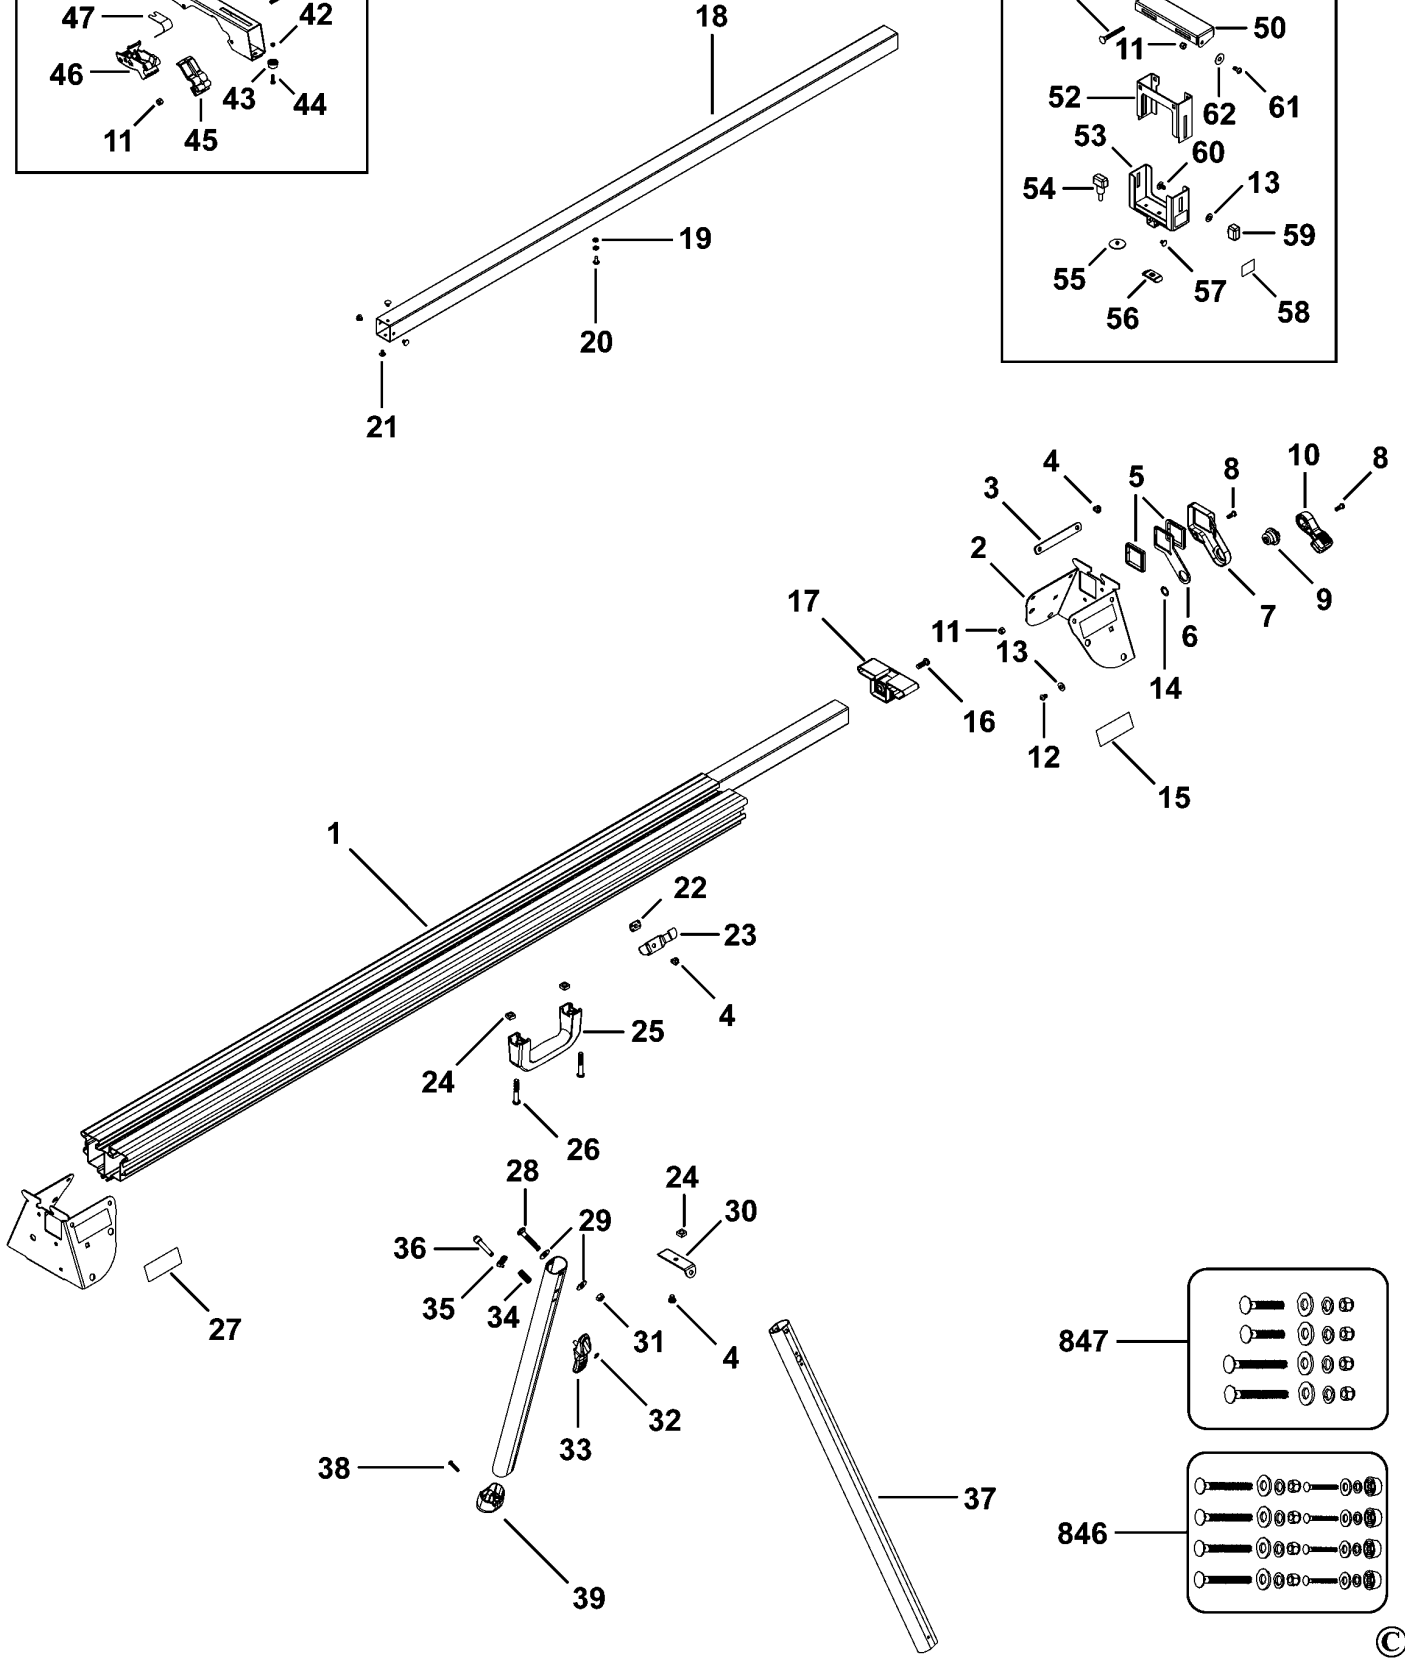

DE7023 LEG STAND 2

Parts List DE7023 LEG STAND 2

Item	Part Number	Qty	Part Description	General Description	Other Info	Repair Inst	Markets
1	N087123	1	BEAM	1676mm		No	XJ
2	N086901	2	SUPPORT BRACKET			No	XJ
3	N087205	4	PLATE			No	XJ
4	330045-31	11	SCREW			No	XJ
5	N087198	4	GUIDE			No	XJ
6	N087196	2	PLATE LOCK			No	XJ
7	N576965	2	COVERPLATE			No	XJ
8	N087285	6	SCREW			No	XJ
9	N069535	2	CAM			No	XJ
10	N069240	2	LEVER LOCK			No	XJ
11	330021-01	16	NUT			No	XJ
12	N087318	2	SCREW			No	XJ
13	N087248	10	WASHER			No	XJ
14	N087200	2	WASHER SPRING	12.8mm		No	XJ
15	N085015	1	RATING PLATE	DE7023-T2		No	XJ
16	N086604	2	SCREW			No	XJ
17	N576964	2	END CAP			No	XJ
18	N087325	2	EXTENSION	1376mm		No	XJ
19	N087321	4	WASHER LOCK			No	XJ
20	N087258	2	SCREW			No	XJ
21	N087257	8	PAD			No	XJ
22	N087250	1	NUT			No	XJ
23	N087127	1	BRACKET			No	XJ
24	N087199	4	NUT			No	XJ
25	N087125	1	HANDLE			No	XJ
26	N593762	2	SCREW			No	XJ
27	606774-00	1	BRAND LABEL			No	XJ
28	658122-00	4	CARRIAGE BOLT			No	XJ
29	657479-00	1	WASHER PLASTIC			No	XJ
30	N087284	2	SUPPORT BRACKET			No	XJ
31	330021-02	4	NUT			No	XJ
32	658121-00	4	RING			No	XJ