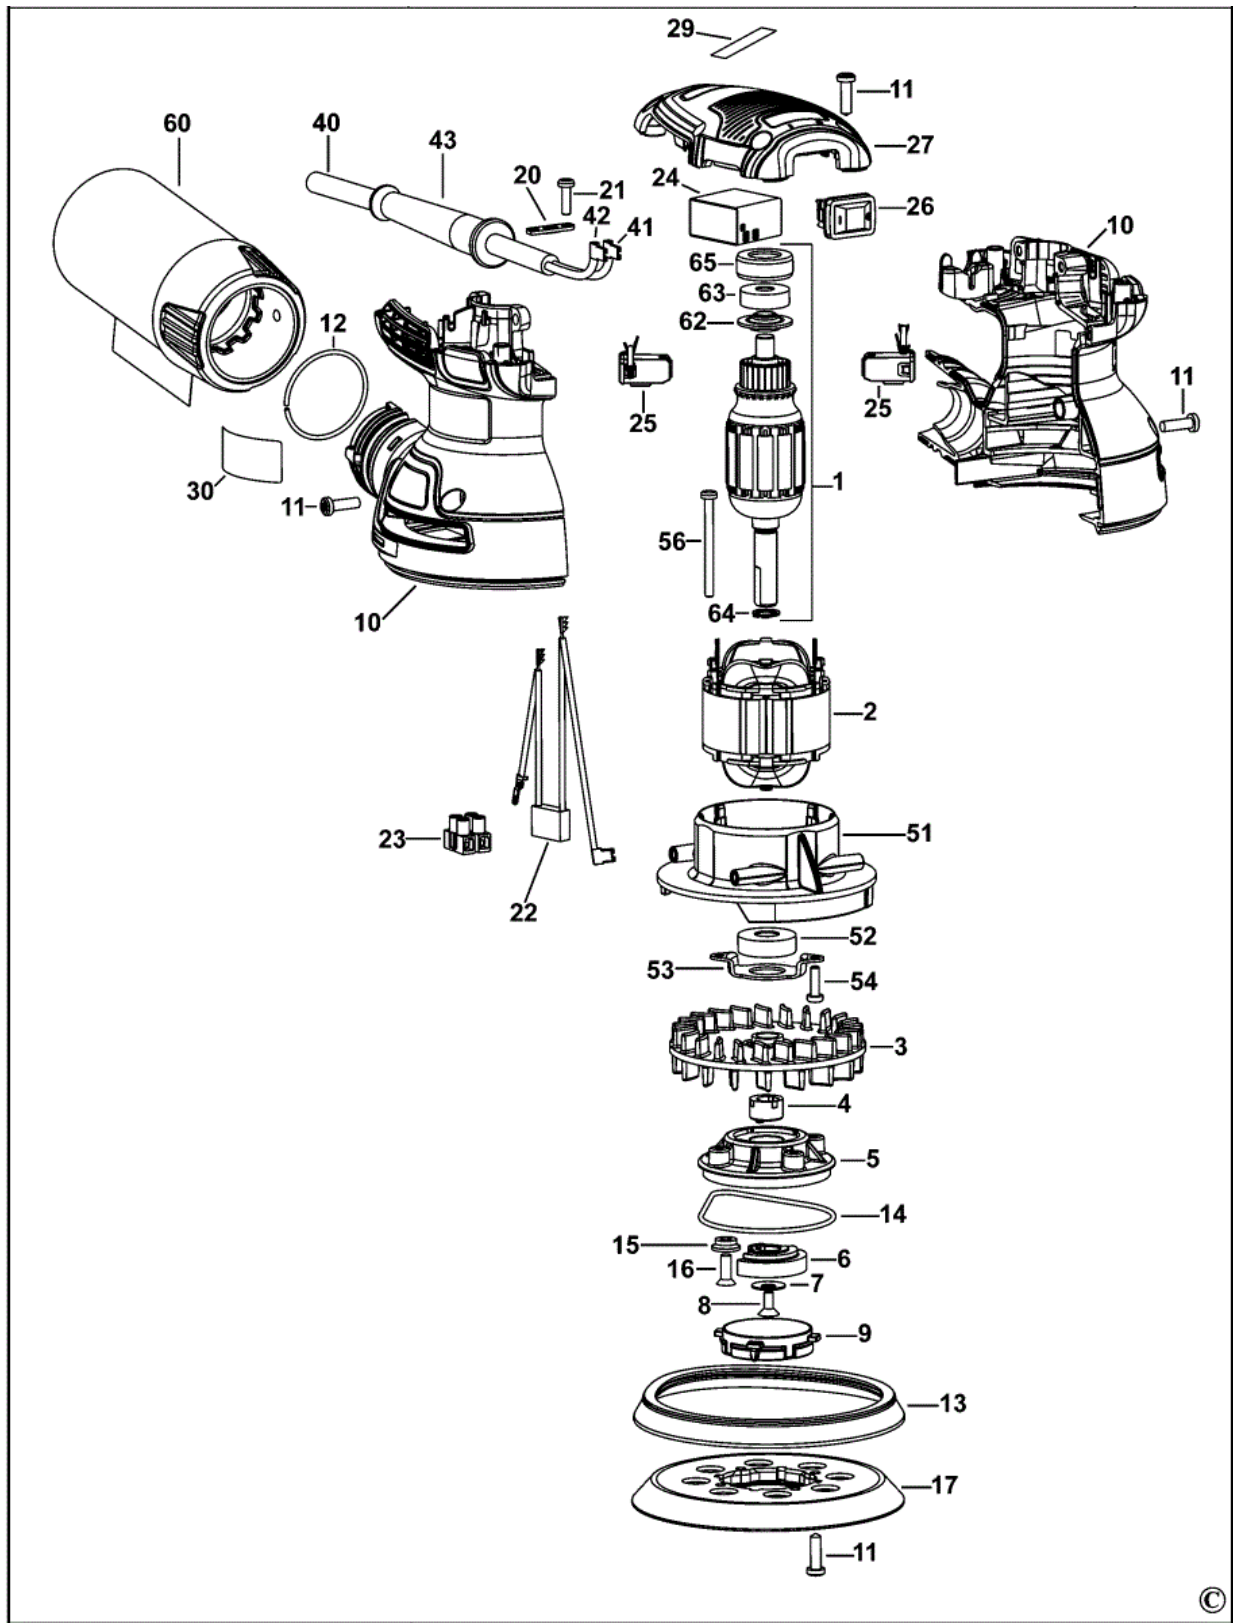

Part Lists & Scheme Random orbit sander 280W, ϕ 125mm, with regulator DEWALT DWE6423

**Part Lists & Schem Random orbit sander 280W,φ 125mm, with regulator
DEWALT DWE6423**

Item No.	Product Number	Qty Per	Product Description	Type	Other Info
1	N431207	1	ARMATURE 230V		
1	N431206	1	ARMATURE SA	120V	
2	N431209	1	FIELD 230V		
2	N431208	1	FIELD 120V		
3	N396699	1	FAN		
4	N395442	1	ECCENTRIC		
5	N329082	1	BEARING HOUSING		
6	N399756	1	COUNTERWEIGHT		
7	N345099	1	WASHER		
8	98012-11	1	SCREW		
9	N329083	1	END CAP		
10	N394563	1	CLAMSHELL SET		
11	330019-12	14	SCREW		
12	N377182	1	LOCKING RING		
13	N371139	1	SKIRT		
14	N430442	1	BELT		
15	N430441	1	PULLEY		
16	N403401	1	SCREW	#9 LH	
17	N329079	1	PAD SA		
20	329301-00	1	CORD CLAMP		
21	330019-02	2	SCREW	M3.5X13 T15	
22	N372304	1	CAPACITOR SA		
22	N372304	1	CAPACITOR SA		
23	N416499	1	TERMINAL BLOCK		
23	N416499	1	TERMINAL BLOCK		
24	N360900	1	CONTROL MODULE SA	230V	
24	N360899	1	CONTROL MODULE SA	120V	
25	N372301	1	BRUSH & HOLDER 230V		
25	N292059	2	BRUSH & HOLDER 115V		
26	656494-00	1	SWITCH	Inc item 15	
27	N345859	1	HOUSING TOP		
29	N397366	1	LABEL	PERFORM AND PROTECT	
30	N409458	1	RATING PLATE	GB	
30	N409452	1	RATING PLATE	LX	
40	N372462	1	CORDSET (M/PLUG) GB	GB	
40	N409400	1	CORDSET	LX	
41	445964-00	1	TERMINAL		

Item No.	Product Number	Qty Per	Product Description	Type	Other Info
43	330005-01	1	CORD PROTECTOR		
51	N396634	1	MOUNT		
52	605040-25	1	BEARING,BALL	15x32x9 6002	
53	N388153	1	BEARING HOLDER		
54	330019-02	2	SCREW	M3.5X13 T15	
56	330019-08	2	SCREW		
60	N273733	1	DUST BAG SA		
62	N336059	1	WASHER		
63	605040-05	1	BEARING	8x22x7 - 608	
64	444793-00	1	CIRCLIP		
65	N136311	1	RUBBER BOOT		